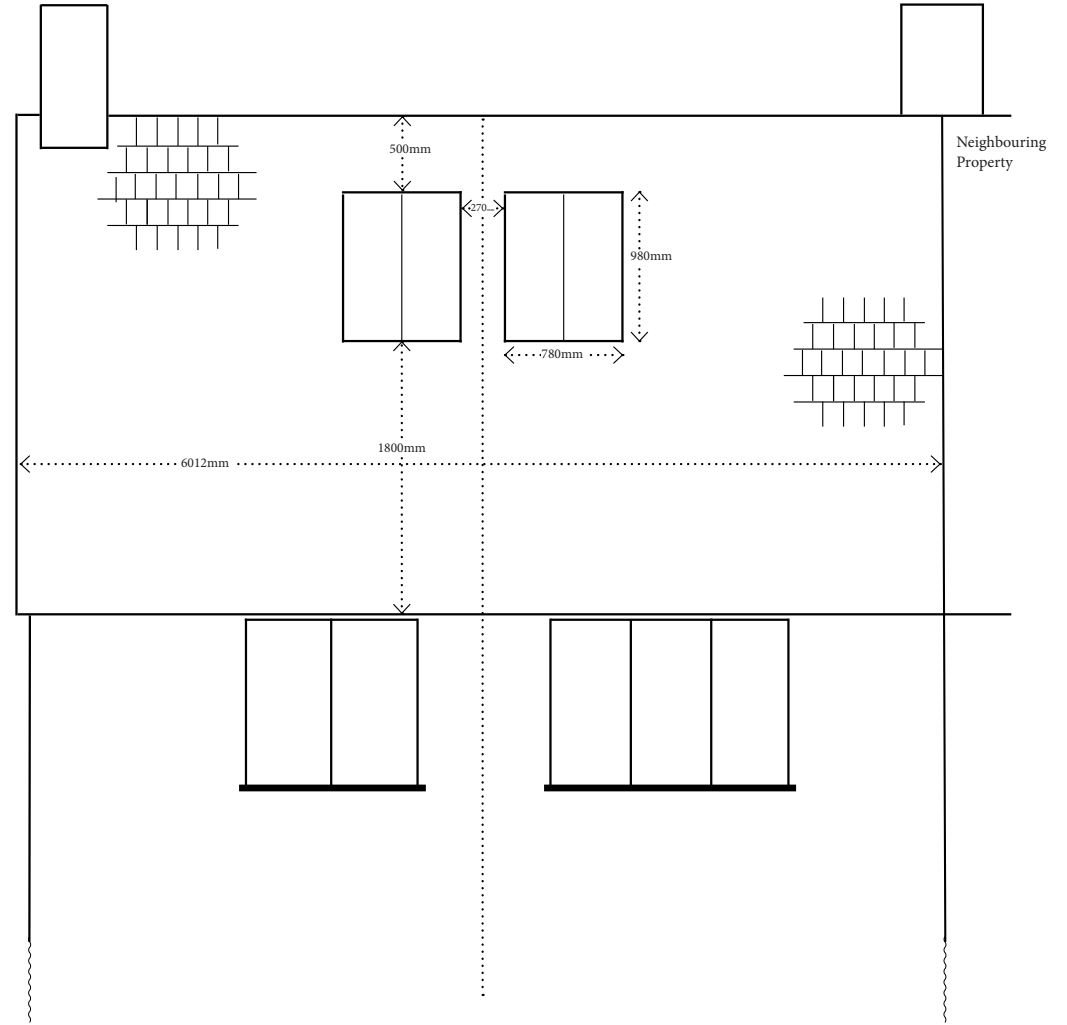

Existing Rear Elevation

Proposed Rear Elevation

81 High Avenue, SG6 3QR

Roof Light Proposal  
Rear Elevation

Not to Scale

81 High Avenue, SG6 3QR

Roof Light Proposal  
Product Description

Velux MK04  
780mm x 980mm  
With external conservation glazing bar  
Black external profiles