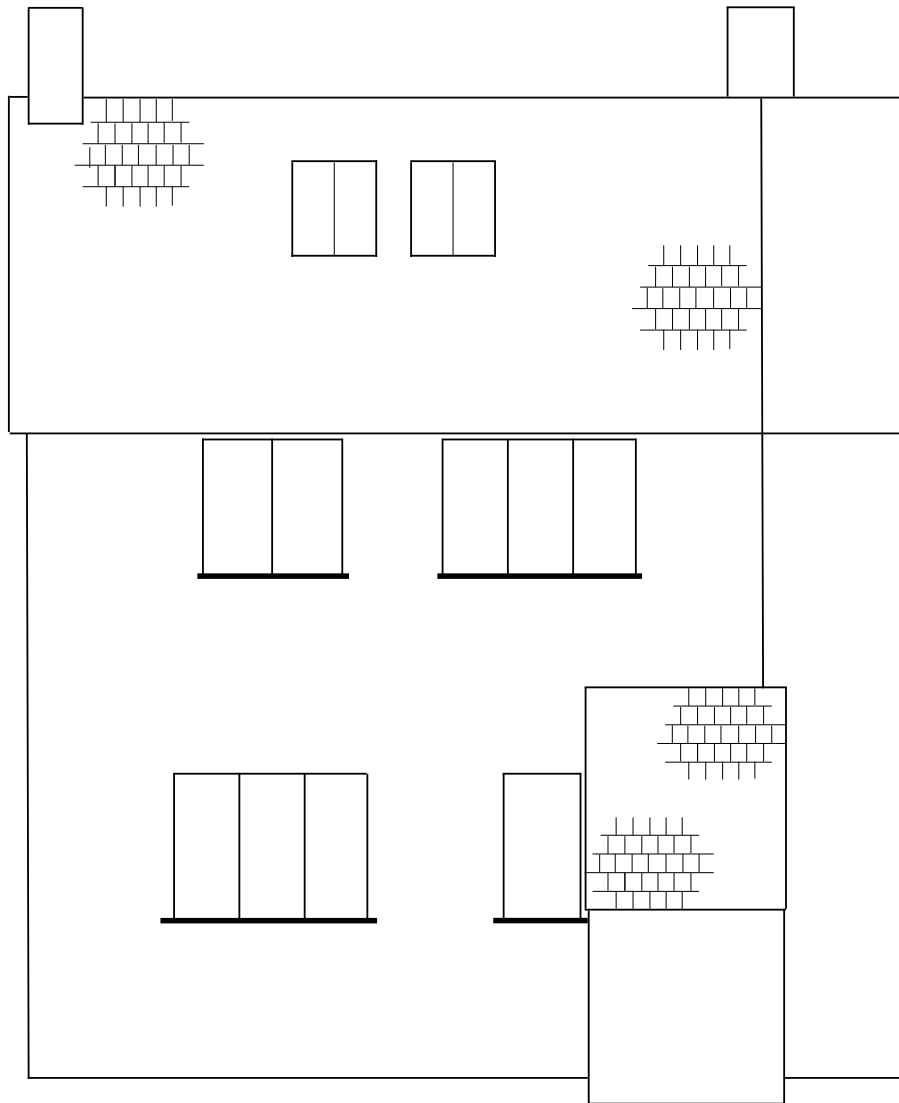

Existing Rear Elevation

Proposed Rear Elevation

81 High Avenue, SG6 3QR

Roof Light Proposal  
Rear Elevation

Not to Scale

81 High Avenue, SG6 3QR

Roof Light Proposal  
Product Description

Velux MK04  
780mm x 980mm  
With external conservation glazing bar  
Black external profiles