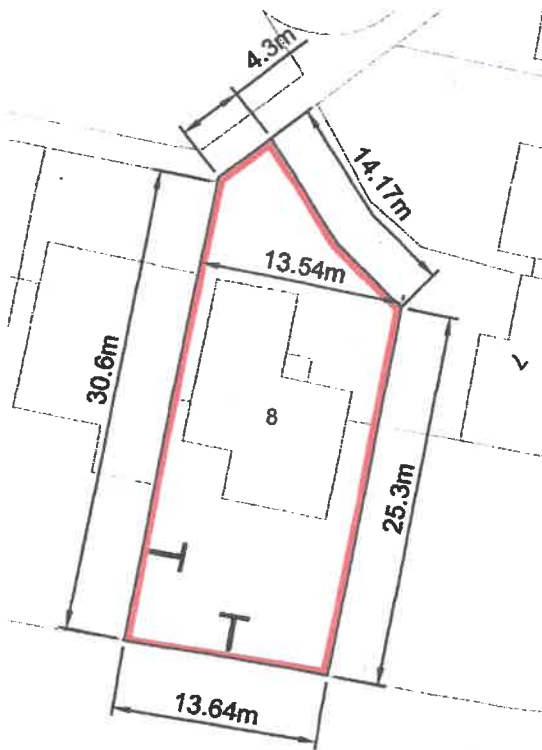

LETCHWORTH GARDEN CITY ESTATE

BASED UPON THE ORDNANCE SURVEY
1:1250 OR 1:2500 SCALE MAP WITH
THE PERMISSION OF THE CONTROLLER OF
H.M.S.O. © CROWN COPYRIGHT
LETCHWORTH GARDEN CITY HERITAGE FOUNDATION 100050351, 2019

Plot Number: 4065001
Scales: 1:2500, 1:500 @ A4
Date: May 2019
Ref: S:\CAD\P\Pear_Tree_Dell\Pear_Tree_Dell_008
8 Pear Tree Dell

8 PEAR TREE DELL
SG6 2SW.
CURRENT FRONTAGE

oooo Hedges
Garden Beds