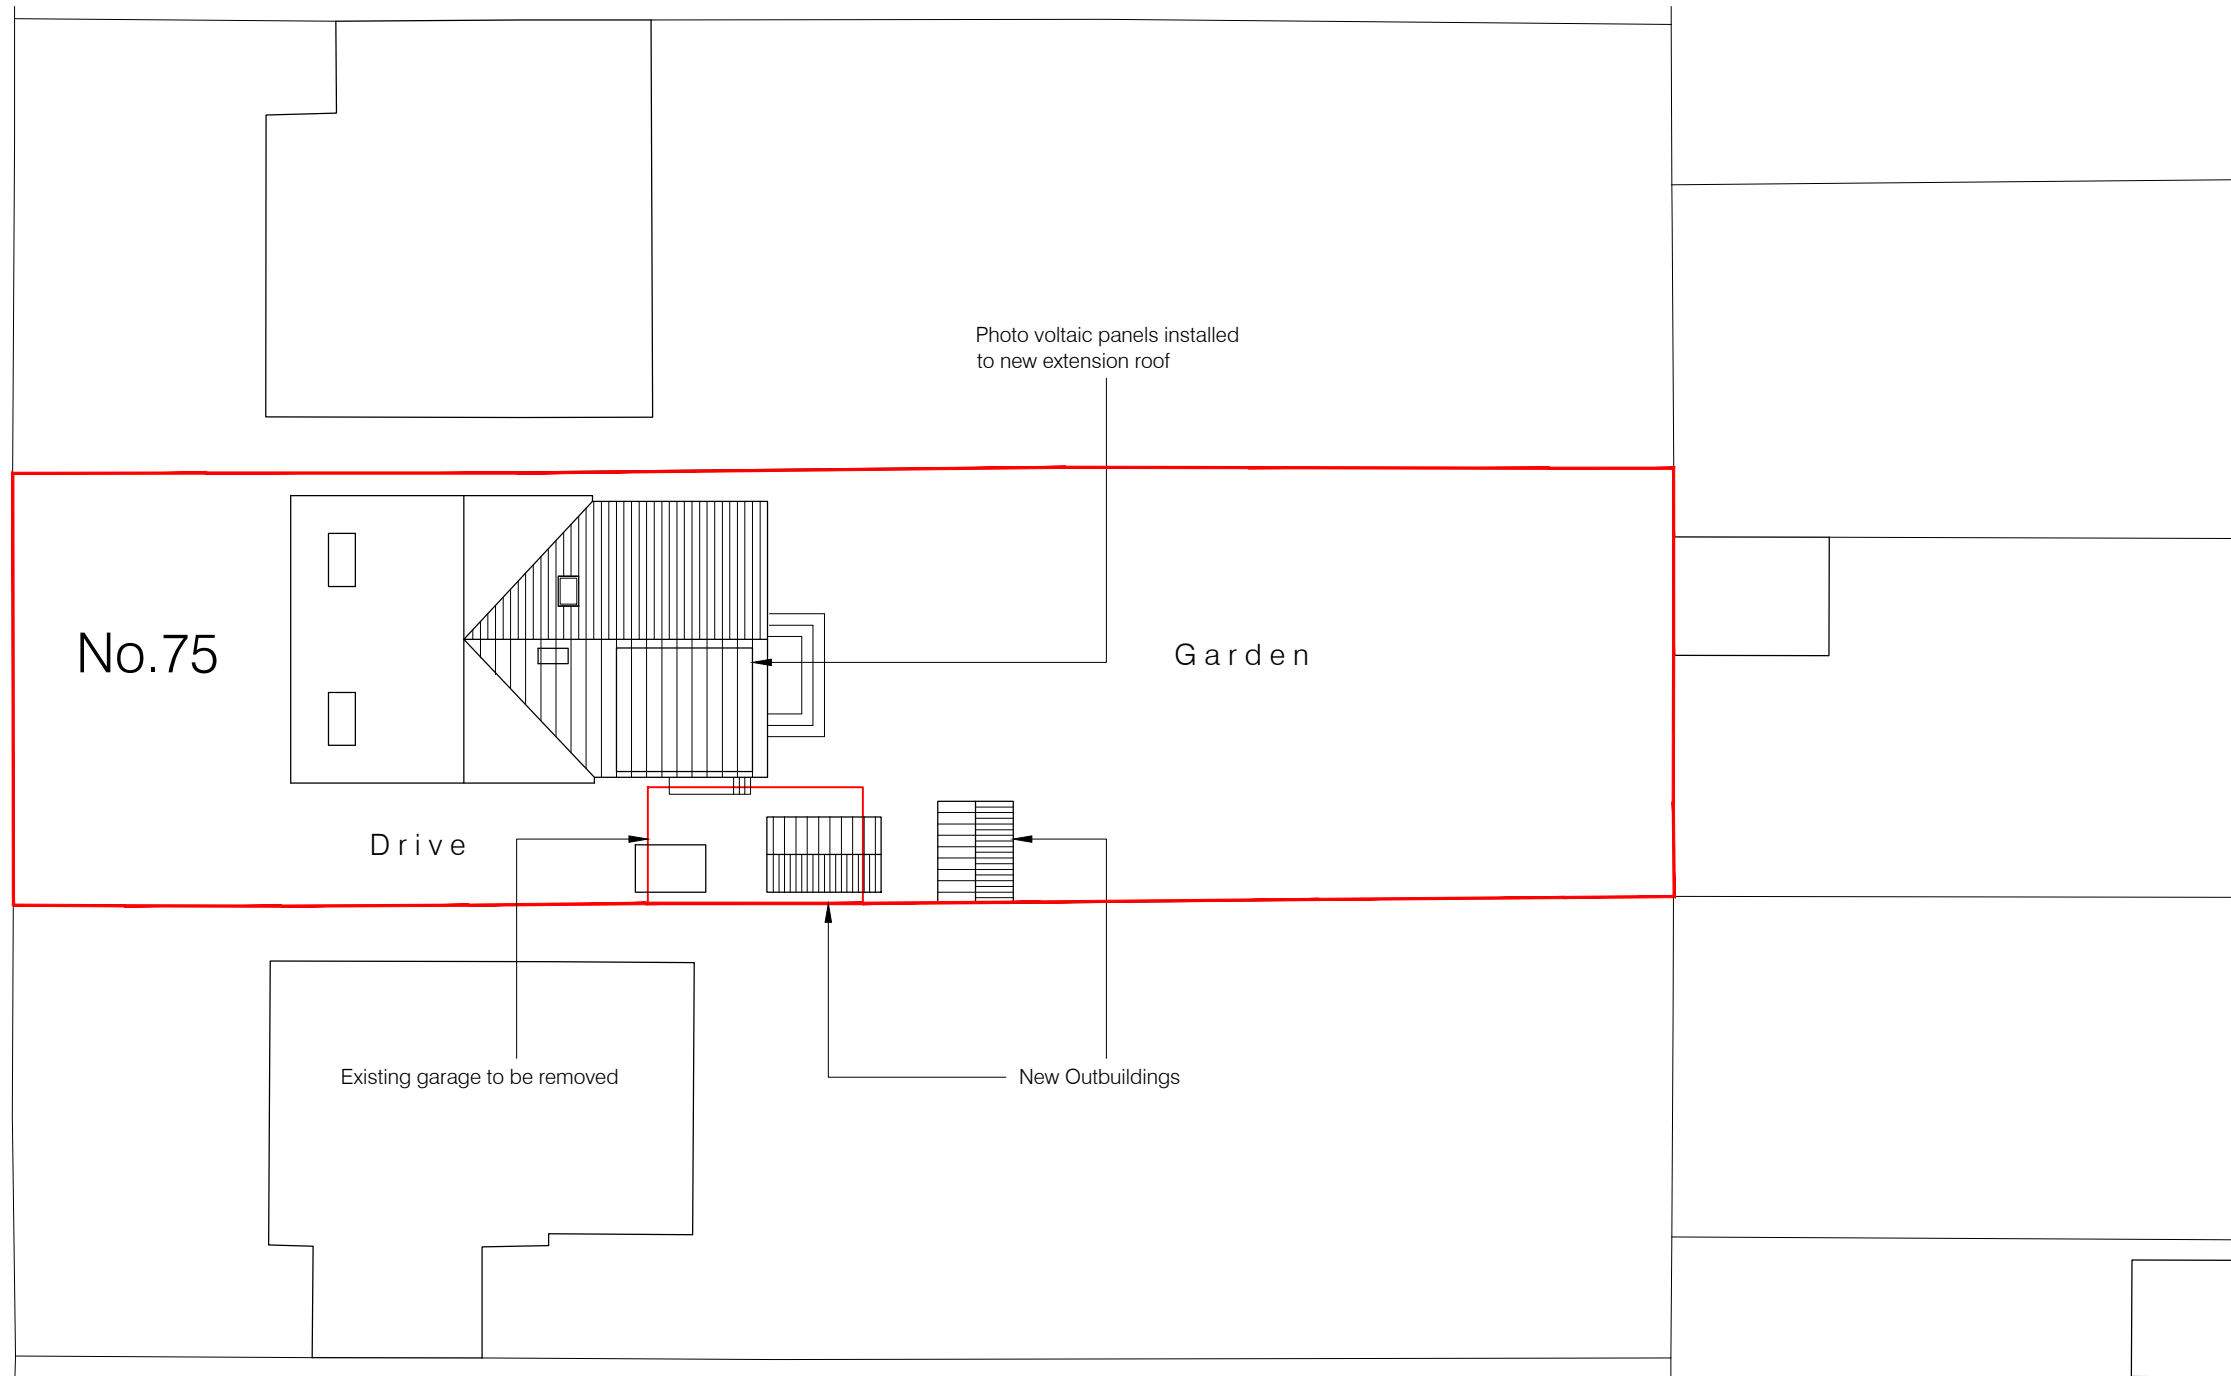

Wilbury Road

Site & Block Plan - scale 1:200

Ordnance Survey, (c) Crown Copyright 2021. All rights reserved. Licence number 10002243

Site Location Plan - scale 1:1250

Notes

Setting Out Dimensions;
All dimensions and levels shown on drawings to be checked prior to commencement of work, any discrepancies to be reported to the Architect.

DRAWING TITLE
Site Location and Block Plans

SCALE varies@A3 DRAWING NUMBER REVISION

DATE June 2021 PO1 A

DRAWN JEI

JOB NUMBER GT-01 CHECKED BY

Side Elevation

Side Elevation

Rear Elevation

Notes

Setting Out Dimensions;
All dimensions and levels shown on drawings to be checked prior to commencement of work, any discrepancies to be reported to the Architect.

Subject to Statutory Approvals

Client to serve Party Wall Notice as required

DATE June 2021

DRAWN JEI

JOB NUMBER GT-01 CHECKED BY

Ground Floor Plan

First Floor Plan

Notes

Setting Out Dimensions;
All dimensions and levels shown on drawings to be checked prior to commencement of work, any discrepancies to be reported to the Architect.