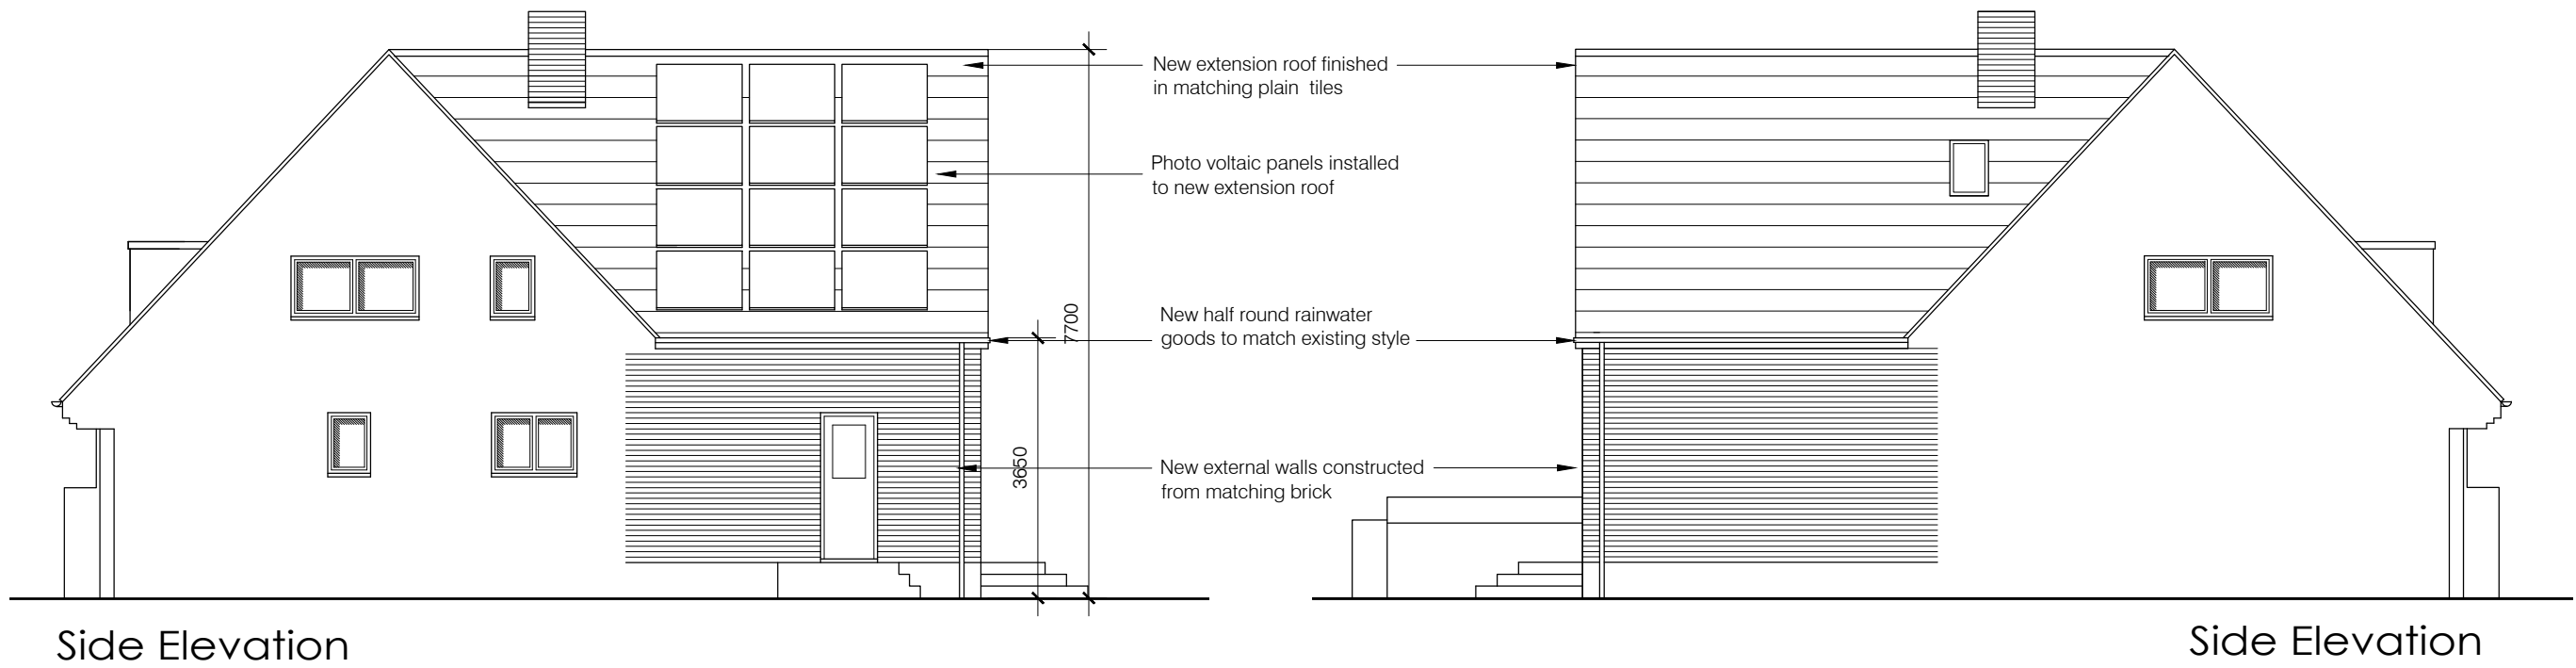

Wilbury Road

Site & Block Plan - scale 1:200

Ordnance Survey, (c) Crown Copyright 2021. All rights reserved. Licence number 10002243

Site Location Plan - scale 1:1250

Notes

Setting Out Dimensions;
All dimensions and levels shown on drawings to be checked prior to commencement of work, any discrepancies to be reported to the Architect.

DRAWING TITLE
Site Location and Block Plans

SCALE varies@A3 DRAWING NUMBER REVISION

DATE June 2021 PO1 A

DRAWN JEI

JOB NUMBER GT-01 CHECKED BY

Side Elevation

Side Elevation

Rear Elevation