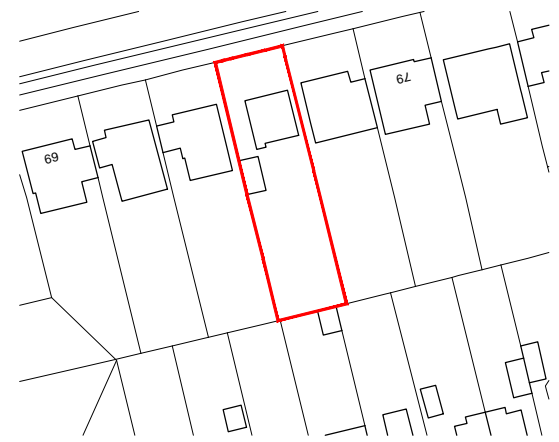

Wilbury Road

Site & Block Plan - scale 1:200

Ordnance Survey, (c) Crown Copyright 2021. All rights reserved. Licence number 10002243

Site Location Plan - scale 1:1250

Notes

Setting Out Dimensions;
All dimensions and levels shown on drawings to be checked prior to commencement of work, any discrepancies to be reported to the Architect.

This drawing is PRELIMINARY only and subject to detailed design and all statutory approvals

preliminary

This drawing is protected under © copy right

CONTRACT
Proposed Extension & Alterations
75 Wilbury Road, Letchworth Garden
City, Hertfordshire

DRAWING TITLE
Site Location and Block Plans

SCALE varies@A3 DRAWING NUMBER REVISION

DATE June 2021 PO1 A

DRAWN JEI

JOB NUMBER GT-01 CHECKED BY

Side Elevation

Side Elevation

Rear Elevation

This drawing is protected under © copy right

preliminary

CONTRACT
Proposed Extension & Alterations
75 Wilbury Road, Letchworth Garden
City, Hertfordshire

DRAWING TITLE
Proposed Elevations

SCALE 1:100@A3 DRAWING NUMBER PO5 REVISION A