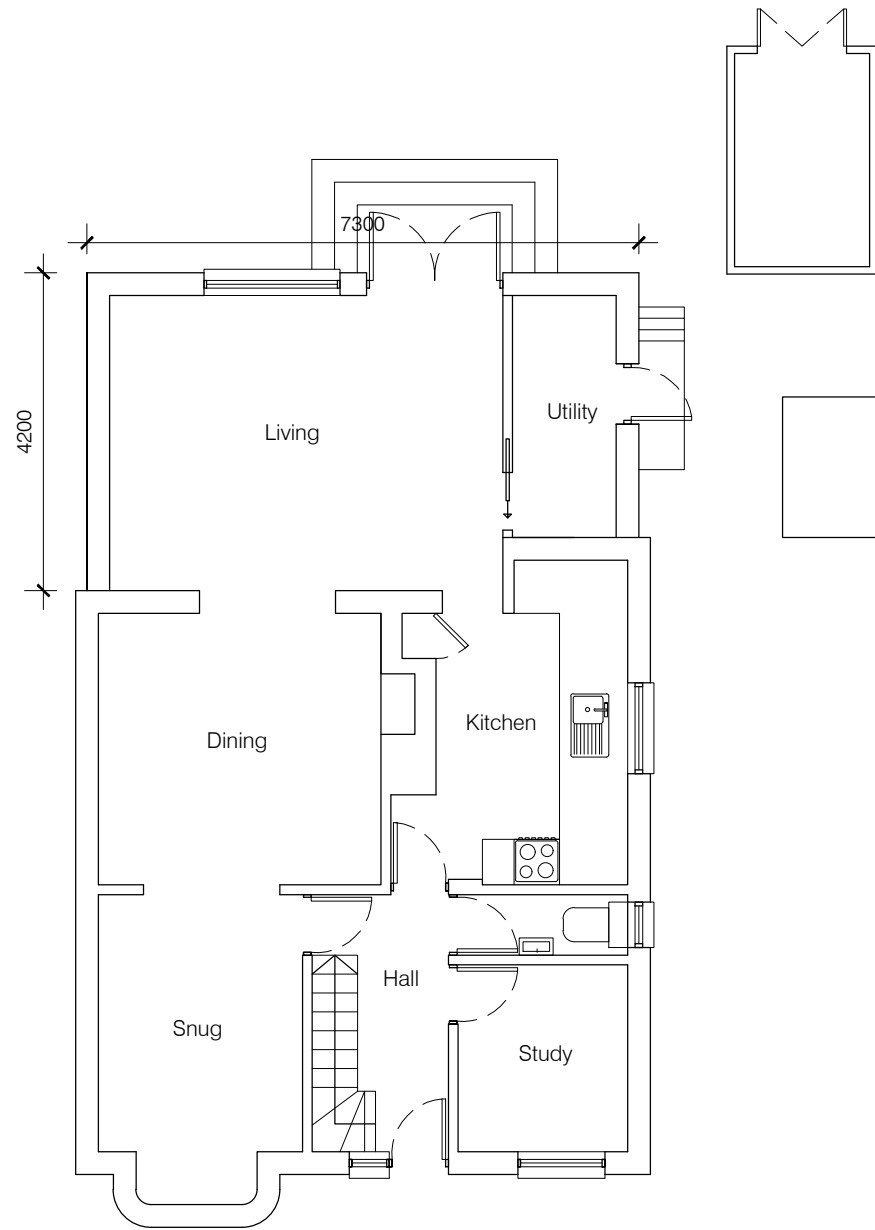

Notes

Setting Out Dimensions;
All dimensions and levels shown on drawings to be checked prior to commencement of work, any discrepancies to be reported to the Architect.

Subject to Statutory Approvals

Client to serve Party Wall Notice as required

This drawing is protected under © copy right

preliminary

CONTRACT
Proposed Extension & Alterations
75 Wilbury Road, Letchworth Garden
City, Hertfordshire

DRAWING TITLE
Proposed Elevations

SCALE 1:100@A3 DRAWING NUMBER PO5 REVISION A

DATE June 2021

DRAWN JEI

JOB NUMBER GT-01 CHECKED BY

Ground Floor Plan

First Floor Plan

Notes

Setting Out Dimensions;
All dimensions and levels shown on drawings to be checked prior to commencement of work, any discrepancies to be reported to the Architect.

DRAWING TITLE
Proposed Floor Plans

SCALE 1:100@A3 DRAWING NUMBER PO3 REVISION A

DATE June 2021

DRAWN JEI

JOB NUMBER GT-01 CHECKED BY