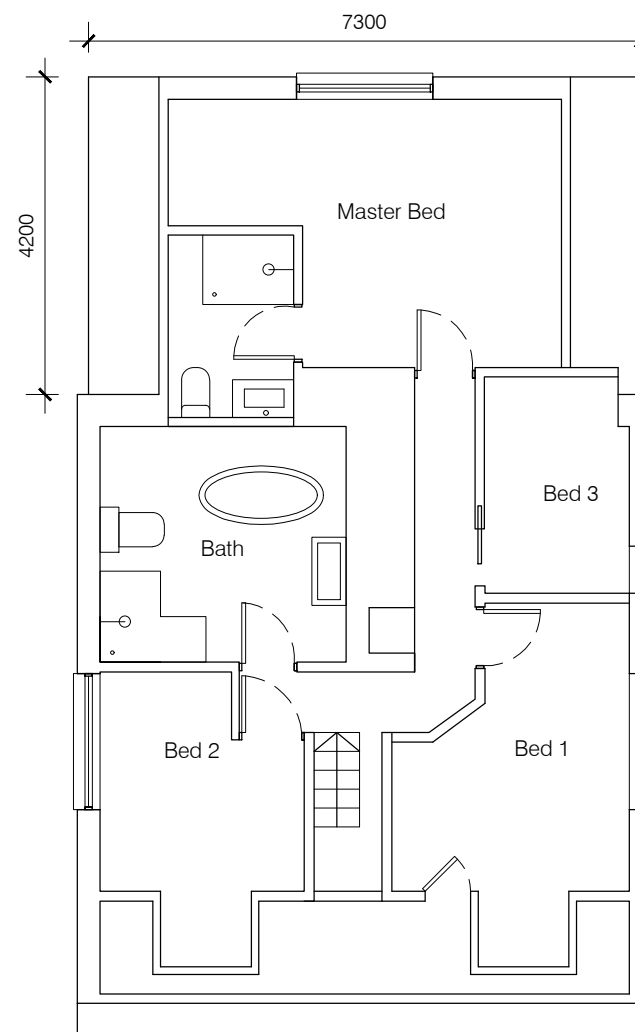

Notes

Setting Out Dimensions;
All dimensions and levels shown on drawings to be checked prior to commencement of work, any discrepancies to be reported to the Architect.

Subject to Statutory Approvals

Client to serve Party Wall Notice as required

This drawing is protected under © copy right

preliminary

CONTRACT
Proposed Extension & Alterations
75 Wilbury Road, Letchworth Garden
City, Hertfordshire

DRAWING TITLE
Proposed Elevations

SCALE 1:100@A3 DRAWING NUMBER PO5 REVISION A

DATE June 2021

DRAWN JEI

JOB NUMBER GT-01 CHECKED BY

Ground Floor Plan

First Floor Plan

Notes

Setting Out Dimensions;
All dimensions and levels shown on drawings to be checked prior to commencement of work, any discrepancies to be reported to the Architect.

DRAWING TITLE
Proposed Floor Plans

SCALE 1:100@A3 DRAWING NUMBER PO3 REVISION A

DATE June 2021

DRAWN JEI

JOB NUMBER GT-01 CHECKED BY