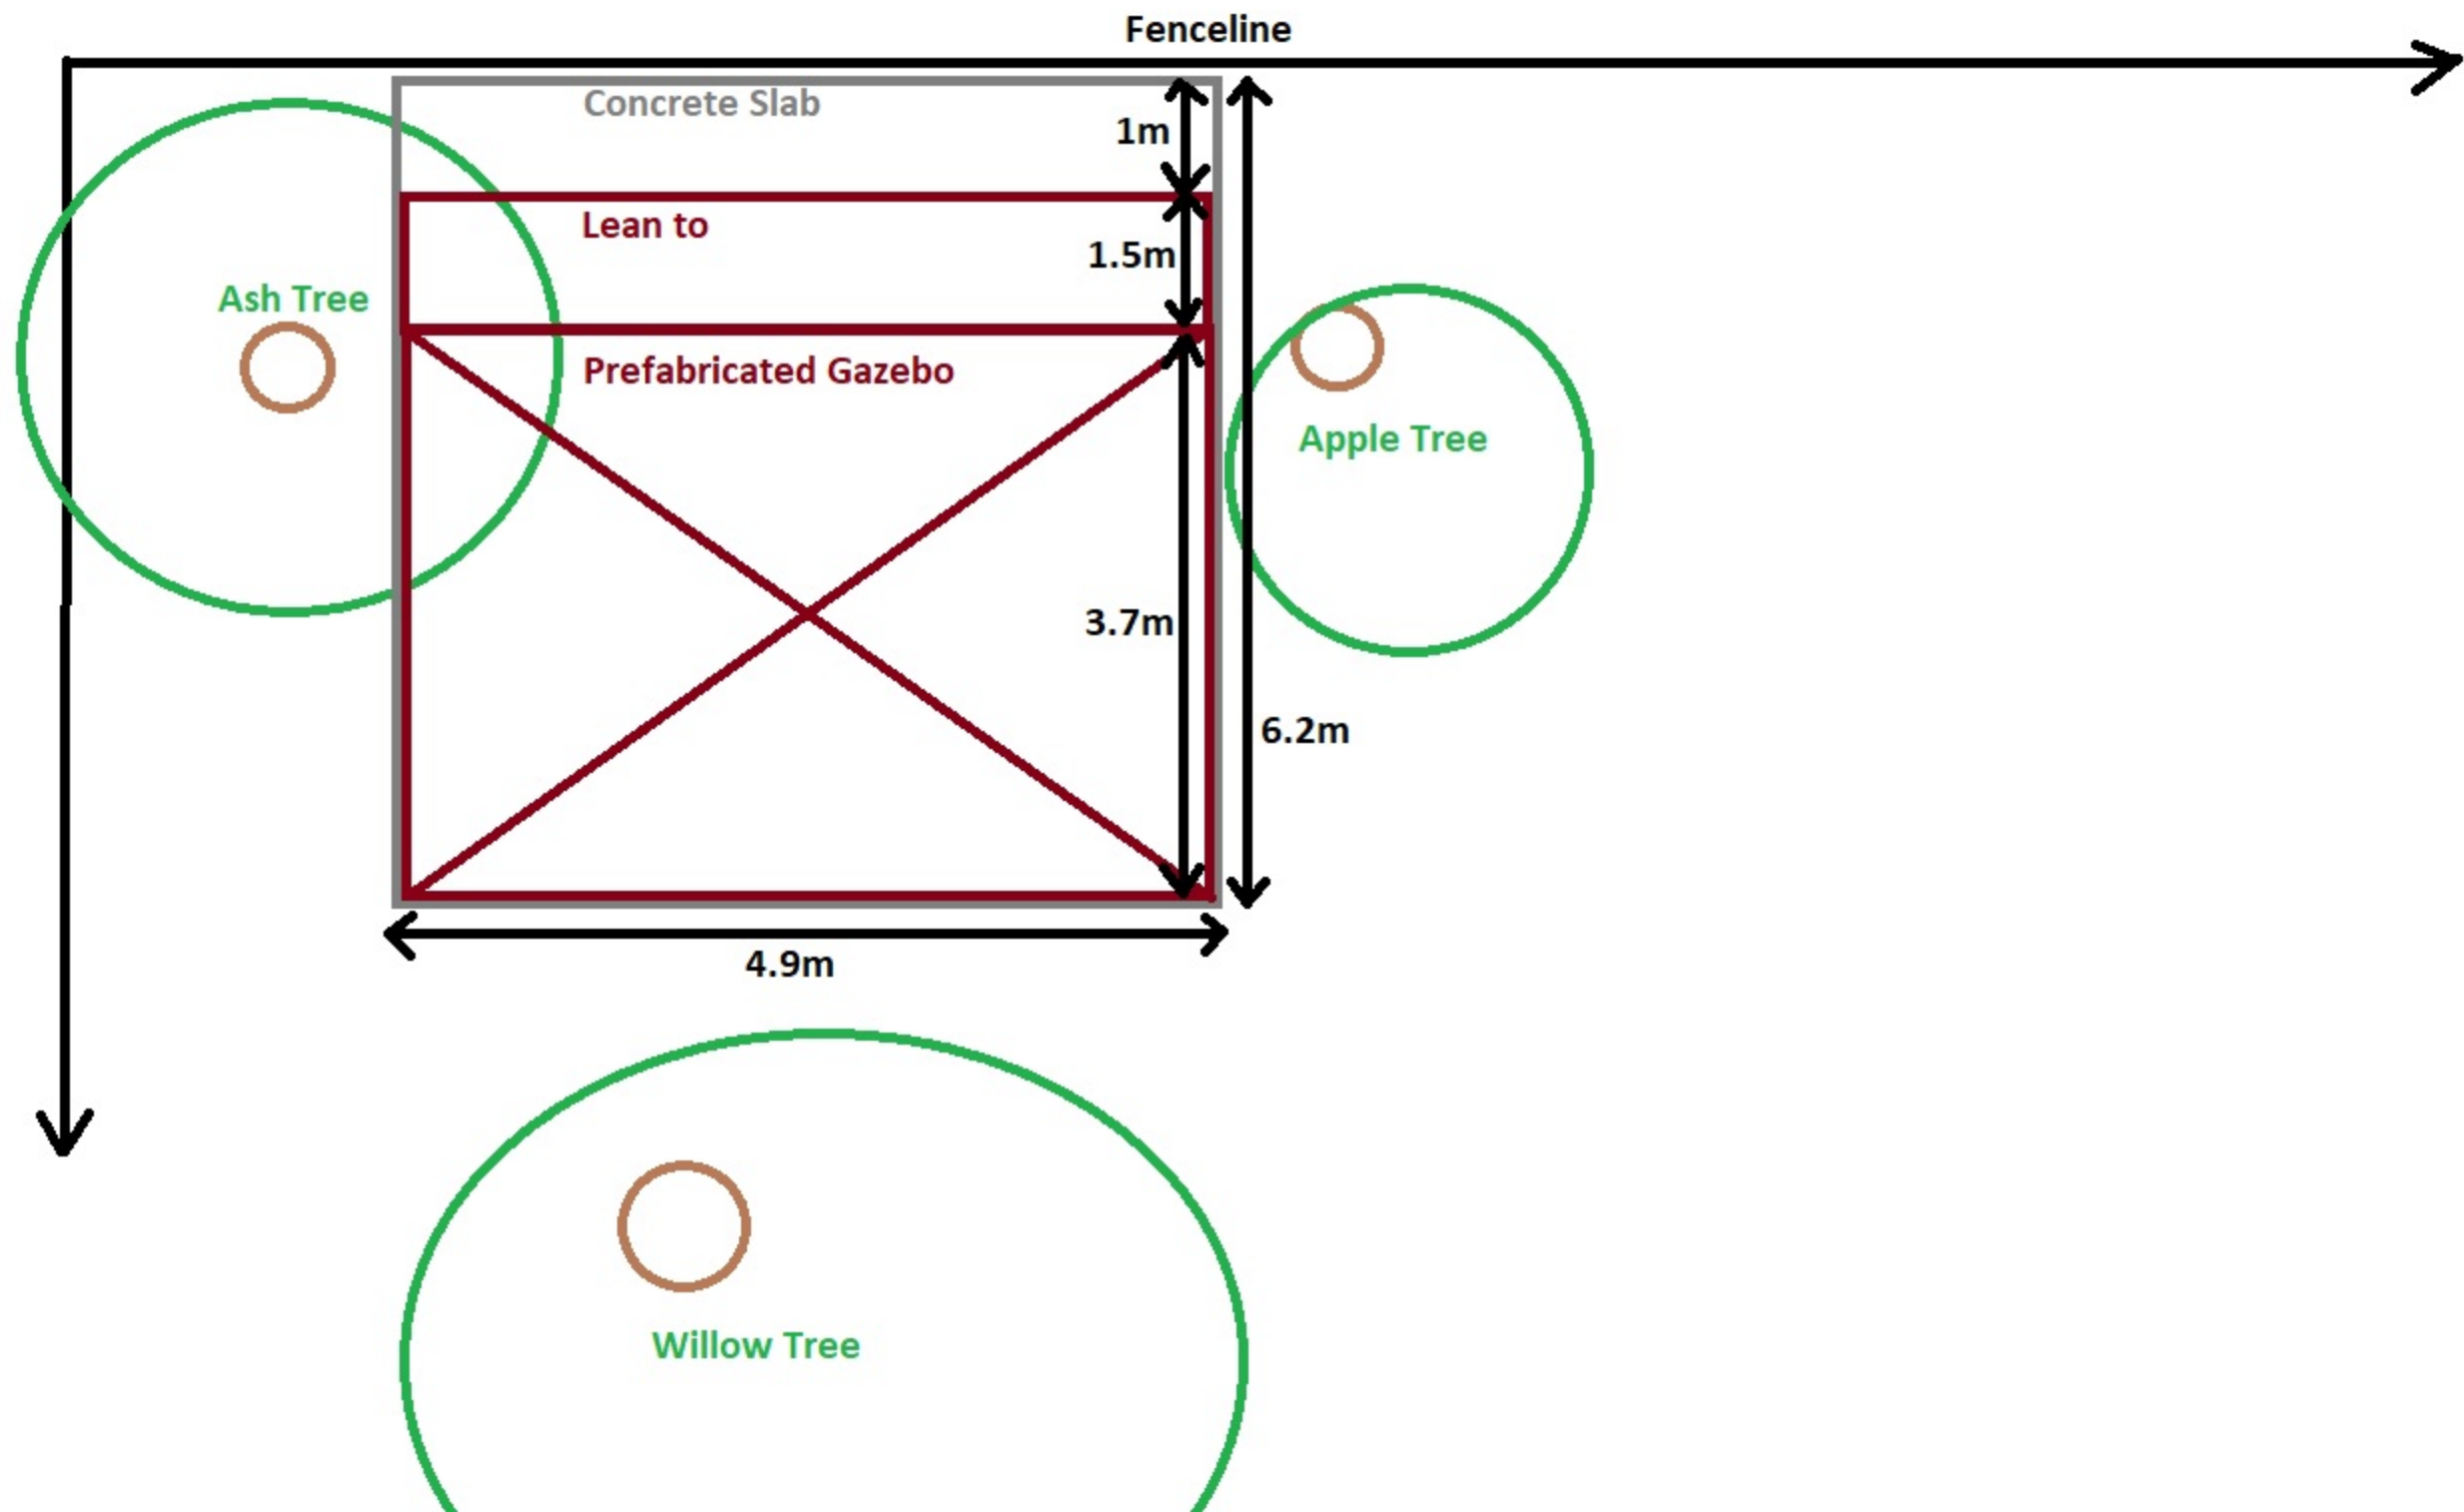

Sollershott East

Sollershott East

Field Lane

Field Lane

Spring Road

Proposed gazebo

3.1 m
10.3 ft
10.3 pi

4.5 m / 14.8 ft / 14.8 pi

3.3 m /
10.8 ft /
10.8 pi

4.07 m / 13.3 ft / 13.3 pi

3 m / 9.8 ft / 9.8 pi

4.9 m / 16.1 ft / 16.1 pi

3.7 m / 12.1 ft / 12.1 pi