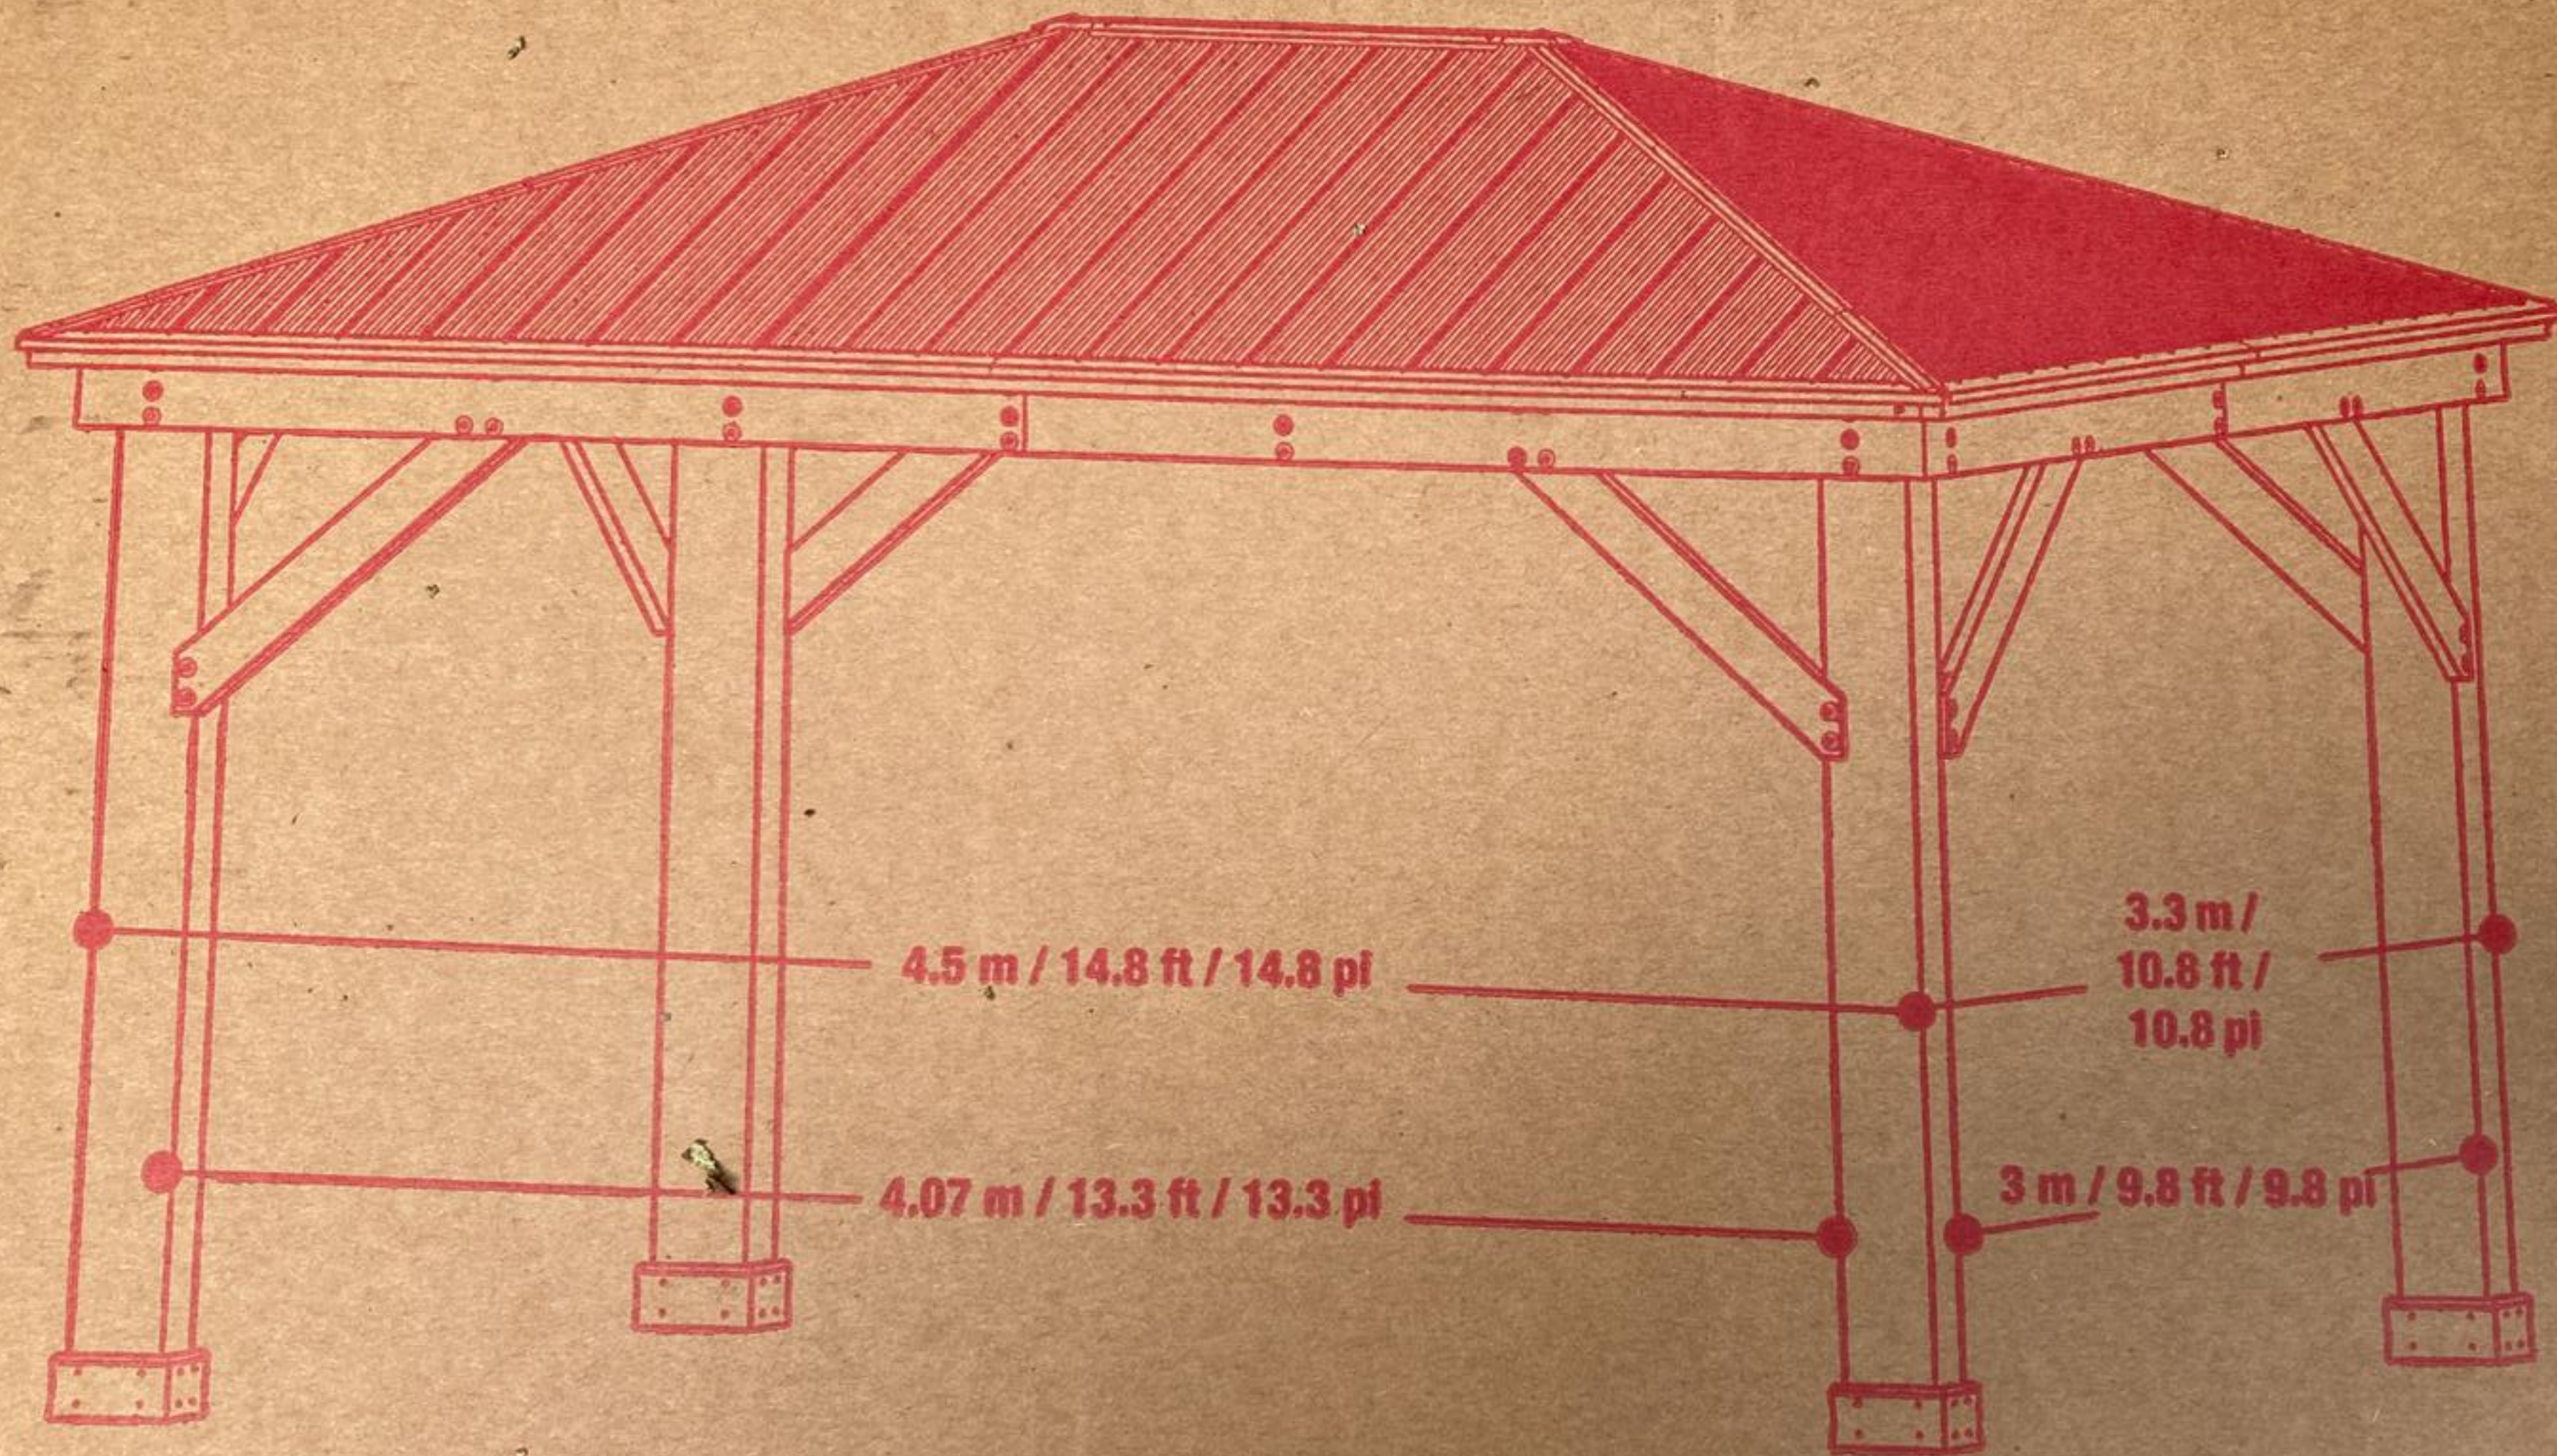

Sollershott East

Sollershott East

Field Lane

Field Lane

Spring Road

Proposed gazebo

3.1 m
10.3 ft
10.3 pi

4.5 m / 14.8 ft / 14.8 pi

3.3 m /
10.8 ft /
10.8 pi

4.07 m / 13.3 ft / 13.3 pi

3 m / 9.8 ft / 9.8 pi

4.9 m / 16.1 ft / 16.1 pi

3.7 m / 12.1 ft / 12.1 pi