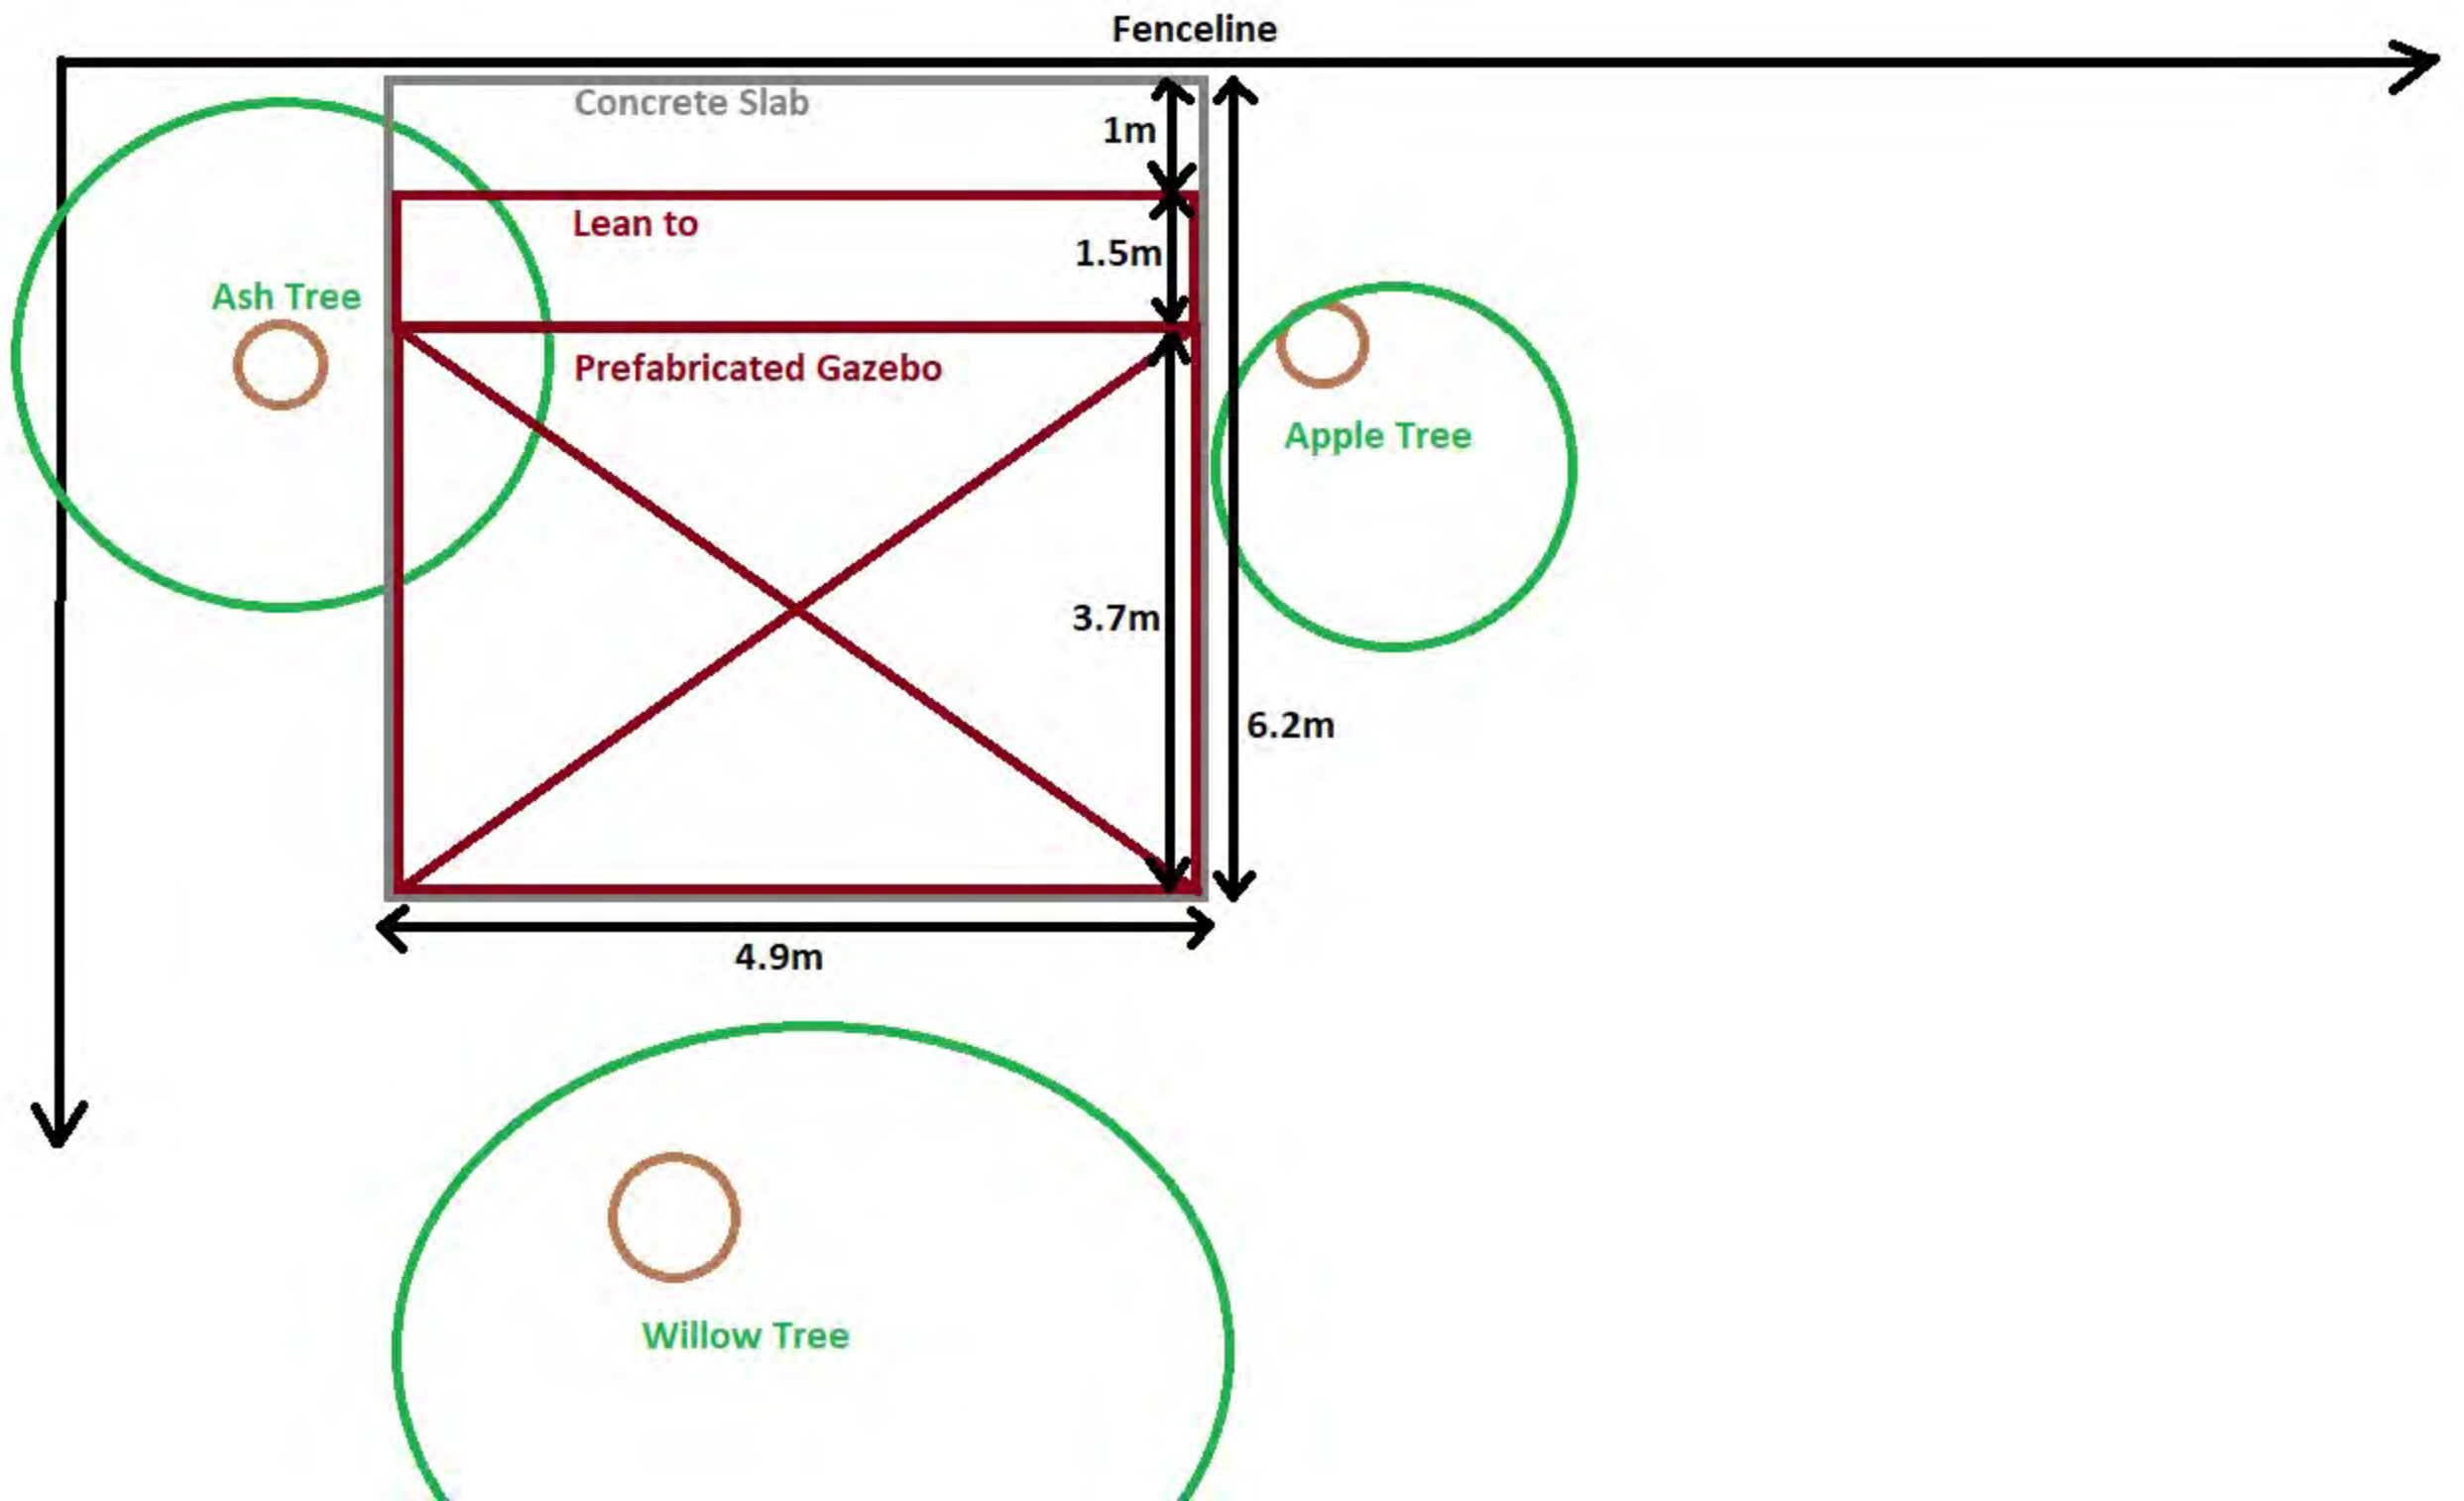

Sollershott East

Sollershott East

Field Lane

Field Lane

Spring Road

Proposed gazebo

**HOT
BUY**

Yardistry 12ft x 12ft (3.7 x 3.7m) Cedar Gazebo with Peaked Aluminium Solid Roof

Features

- 100% FSC certified cedar wood
- 12 x 12 ft (3.7 x 3.7 m) aluminium roof
- Pre-cut, pre-drilled, pre-finished and includes all hardware needed for assembly
- Factory applied stain that stands up to the elements
- Requires a solid, level surface