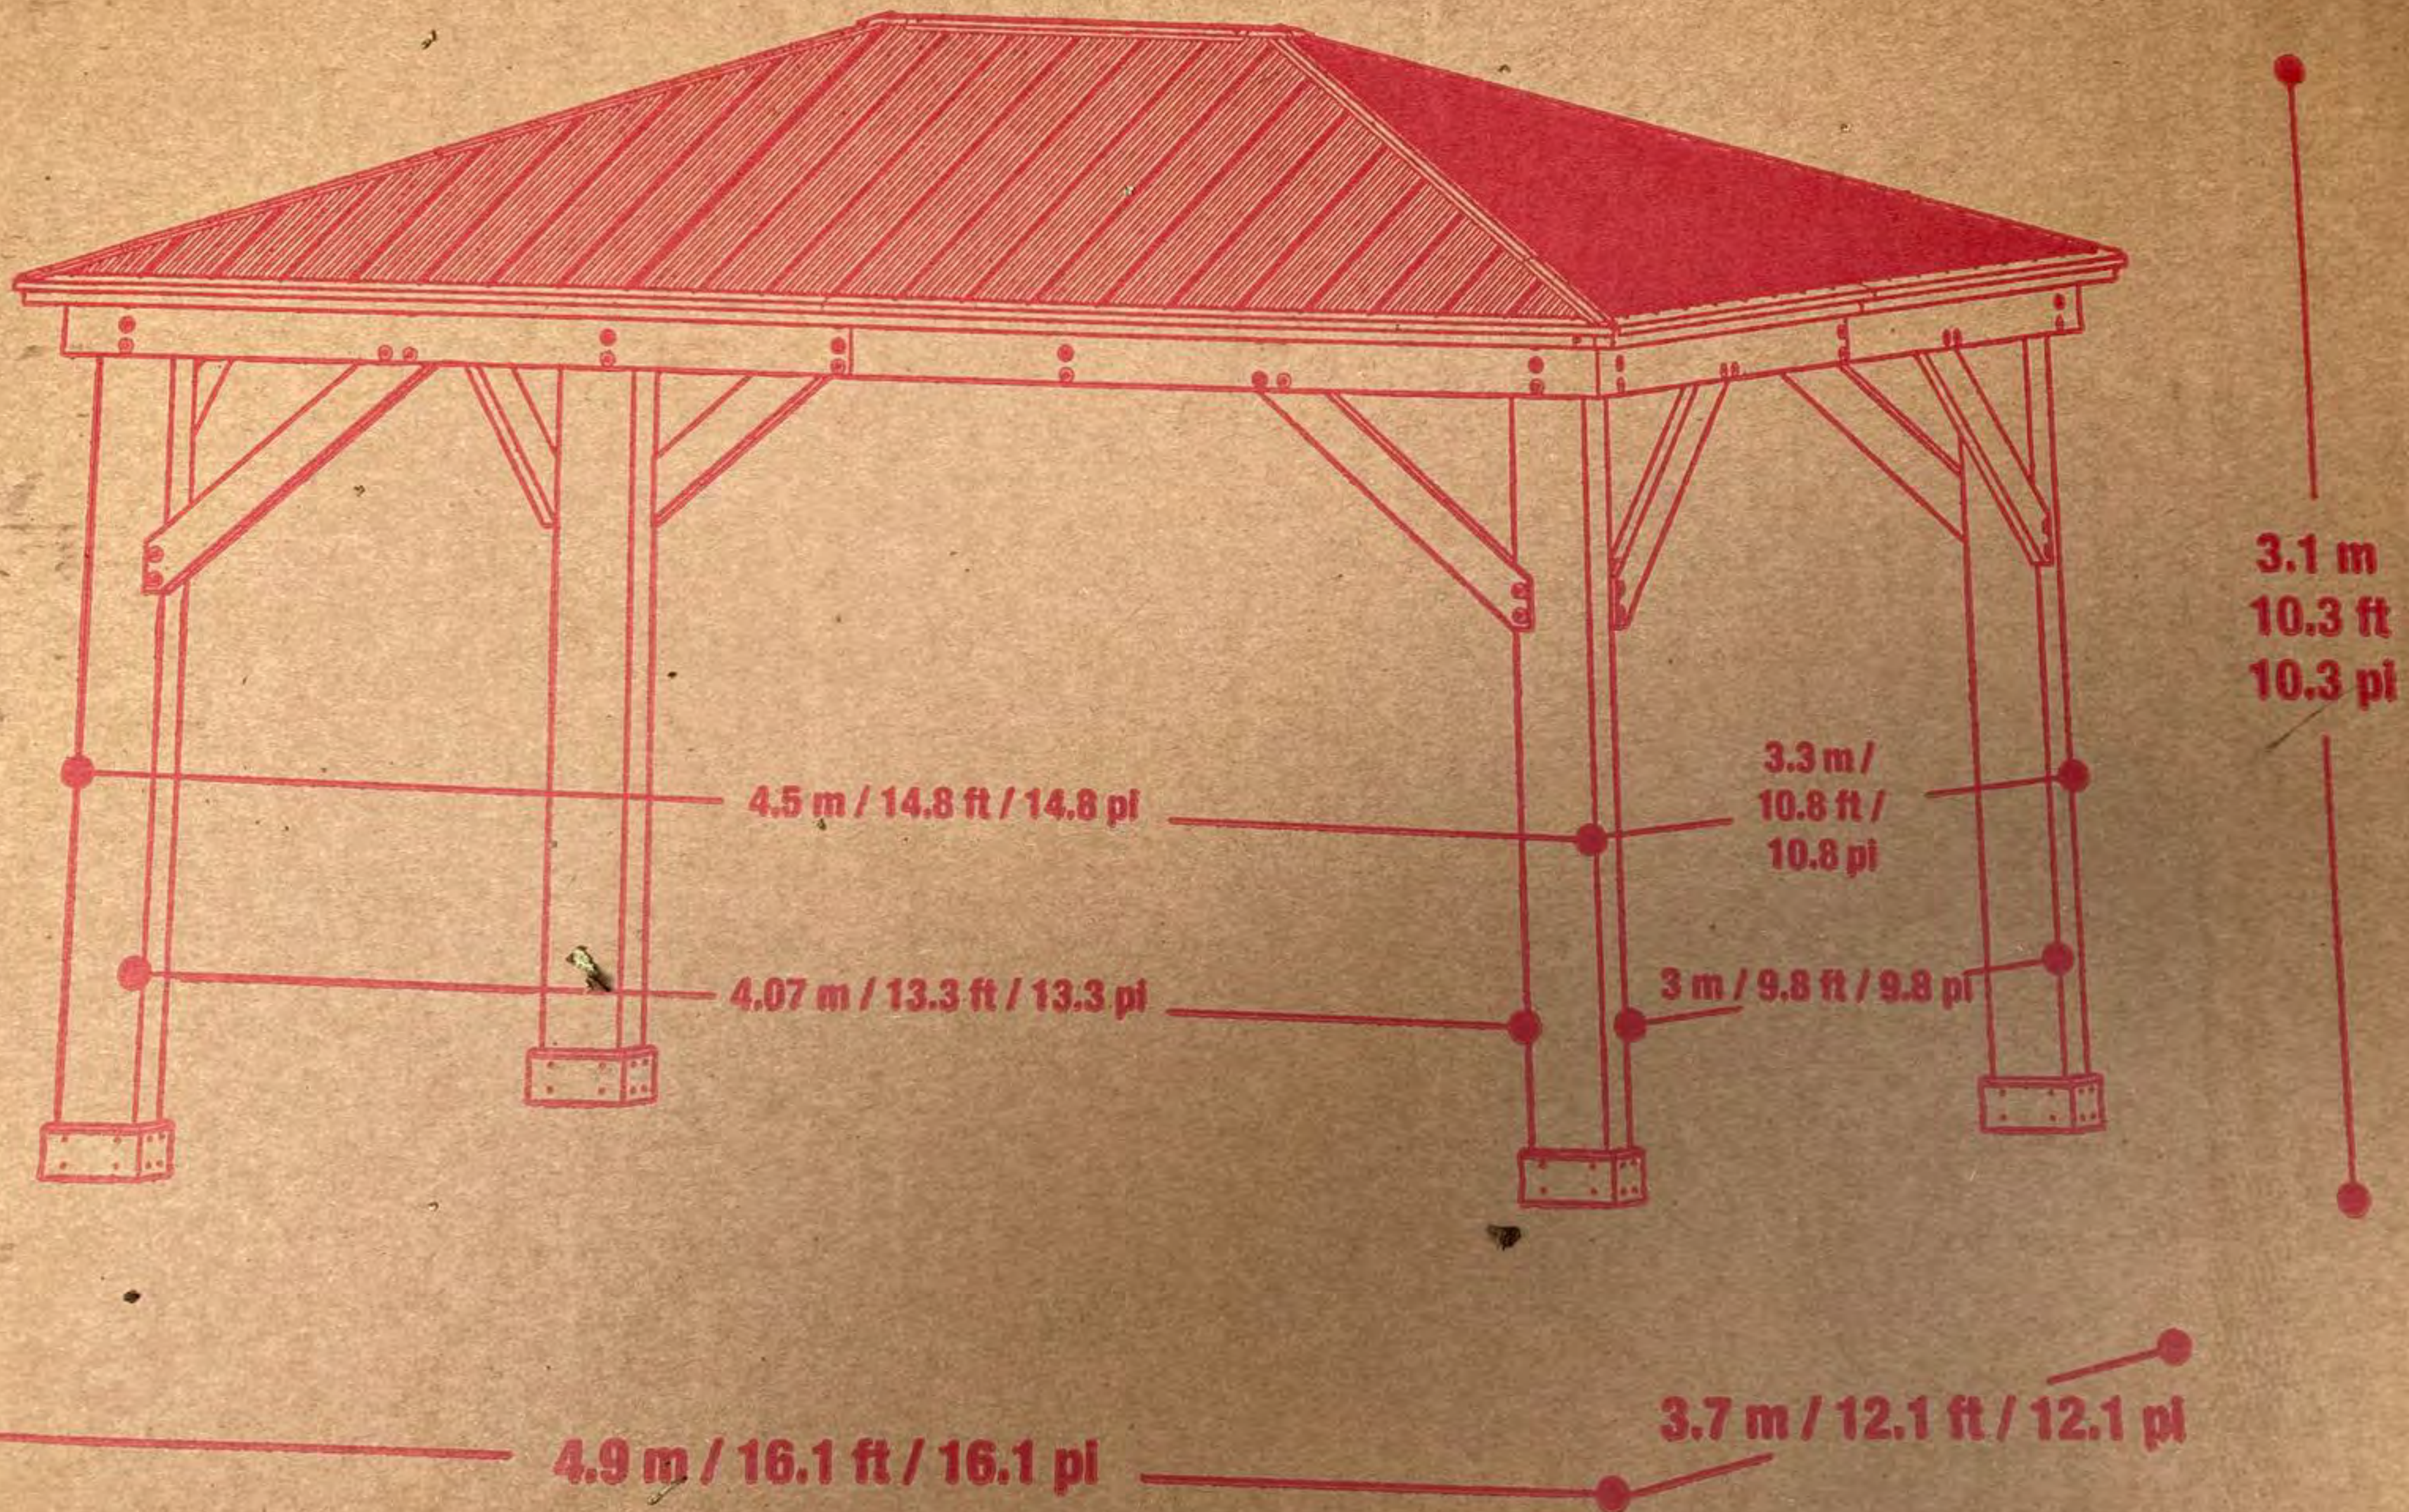

Sollershott East

Sollershott East

Field Lane

Field Lane

Spring Road

Proposed gazebo

**HOT
BUY**

Yardistry 12ft x 12ft (3.7 x 3.7m) Cedar Gazebo with Peaked Aluminium Solid Roof

Features

- 100% FSC certified cedar wood
- 12 x 12 ft (3.7 x 3.7 m) aluminium roof
- Pre-cut, pre-drilled, pre-finished and includes all hardware needed for assembly
- Factory applied stain that stands up to the elements
- Requires a solid, level surface