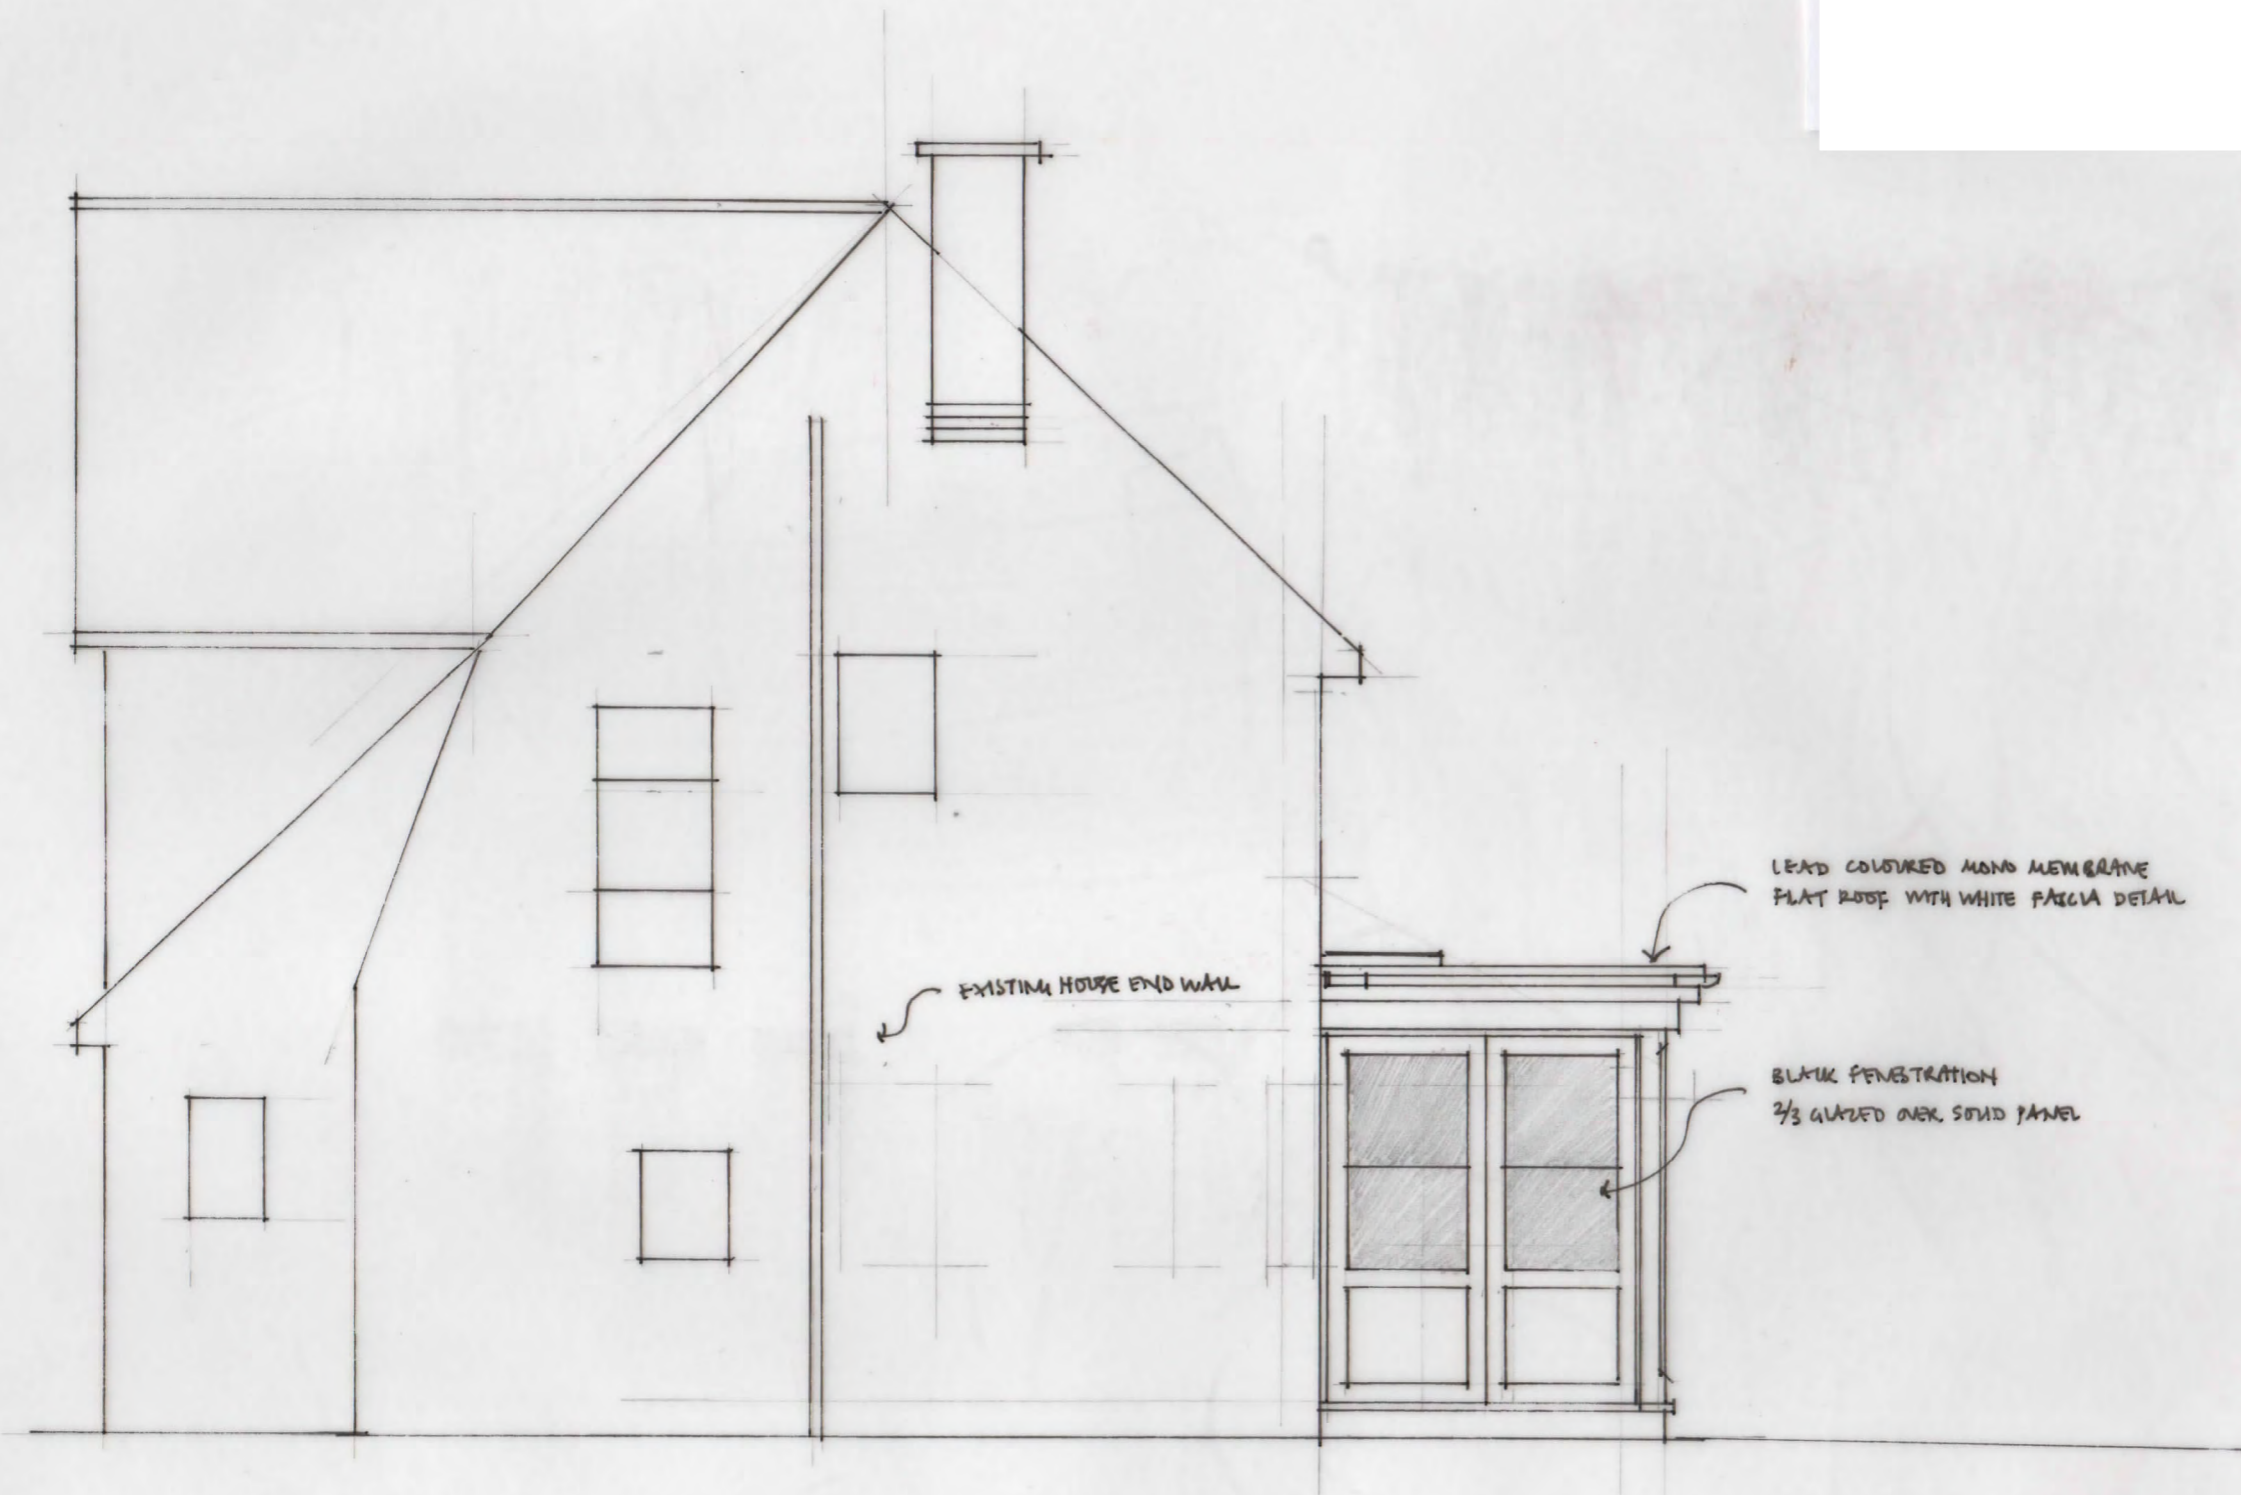

81 HIGH AVENUE  
 LETCHWORTH  
 REAR EXTENSION  
 PLAN  
 JAN 2022 1.50@A3  
**P1**

EXISTING HOUSE END WALL

LEAD COLOURED MONO MEMBRANE  
FLAT ROOF WITH WHITE FACIA DETAIL

BLACK PENETRATION  
2/3 GLAZED OVER SOLID PANEL