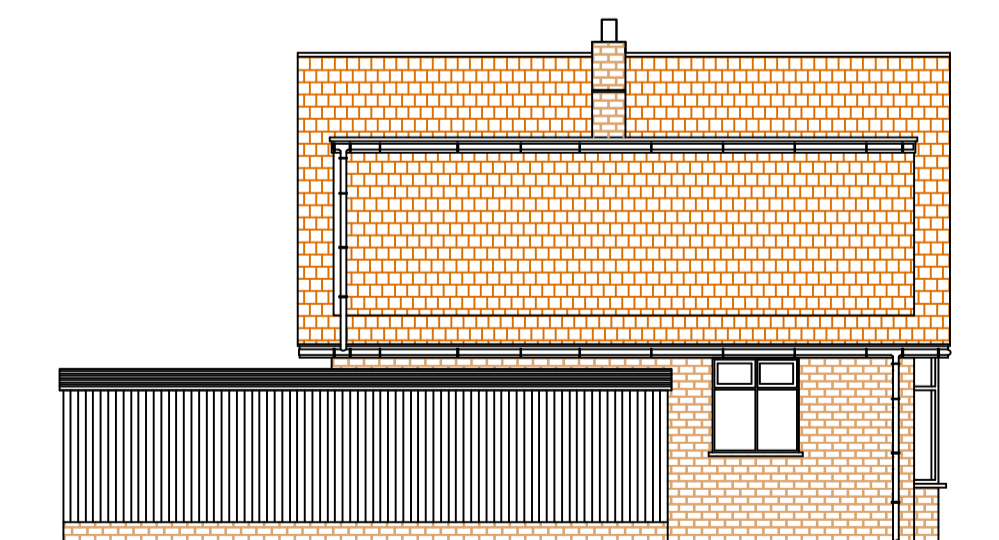

**Revisions:**

| No. | Amendments | Date | By |
|-----|------------|------|----|
|     |            |      |    |

Existing Ground Floor

Existing First Floor

Existing Roof Plan

Existing Front Elevation

Existing Rear Elevation

Existing Side Elevation

Existing Side Elevation

Existing Site Plan 1:200

**Project:**  
 68 Redhods Way West  
 Letchworth Garden City  
 SG6 4DD

**Drawing:**  
 Existing Plans and Elevations

|                                       |                     |
|---------------------------------------|---------------------|
| Scale: 1:50 Plans<br>1:100 Elevations | Date:<br>19/11/2022 |
| Dwg. No.01                            | Rev:                |

|                                       |                  |
|---------------------------------------|------------------|
| Scale: 1:50 Plans<br>1:100 Elevations | Date: 21/11/2022 |
| Drq. No. 02                           | Rev:             |