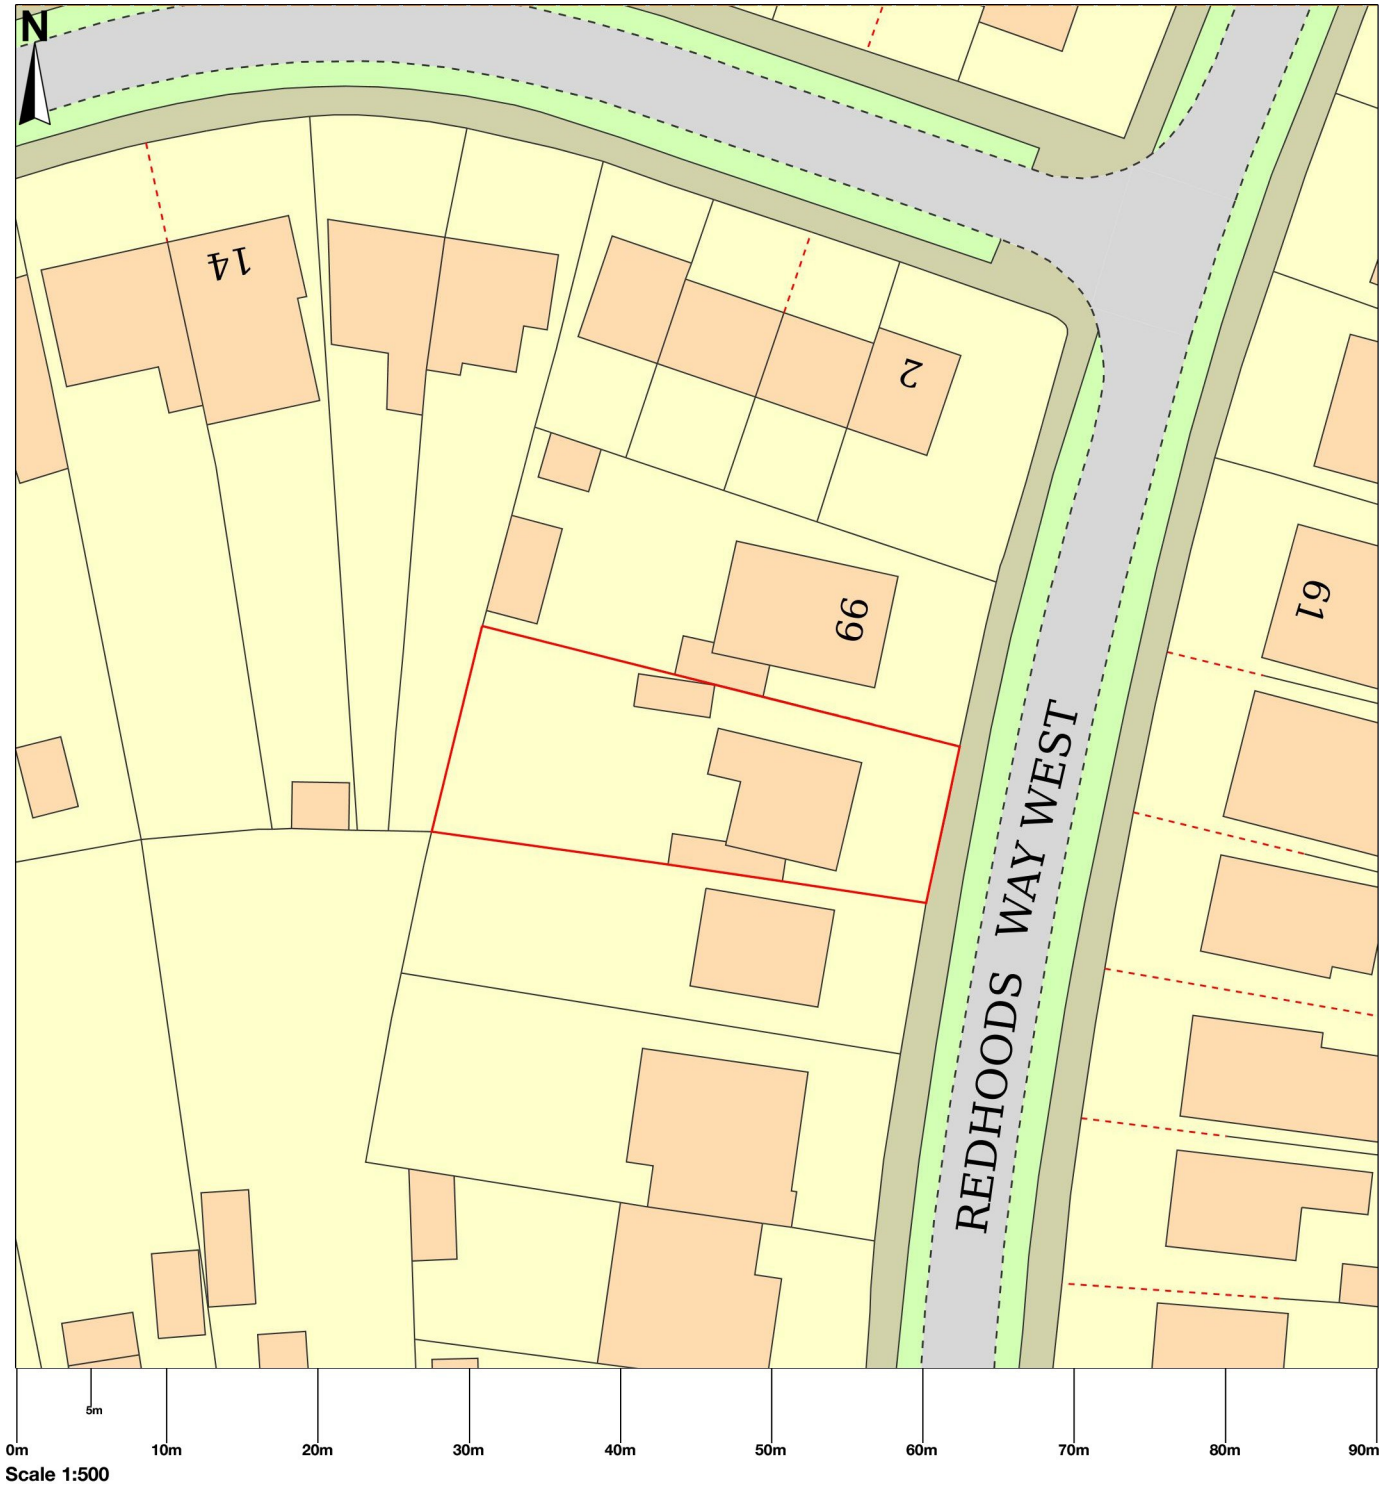

## 68 Redhods Way West, Letchworth Garden City, SG6 4DD

## 68 Redhoods Way West, Letchworth Garden City, SG6 4DD

Map area bounded by: 521062,232747 521262,232947. Produced on 16 November 2022 from the OS National Geographic Database. Reproduction in whole or part is prohibited without the prior permission of Ordnance Survey. © Crown copyright 2022. Supplied by UKPlanningMaps.com a licensed OS partner (100054135). Unique plan reference: p4b/uk/875772/1182696

Existing Side Elevation

Existing Side Elevation

Existing Site Plan 1:200

**Project:**  
 68 Redhods Way West  
 Letchworth Garden City  
 SG6 4DD

**Drawing:**  
 Existing Plans and Elevations

|                                       |                     |
|---------------------------------------|---------------------|
| Scale: 1:50 Plans<br>1:100 Elevations | Date:<br>19/11/2022 |
| Dwg. No.01                            | Rev:                |