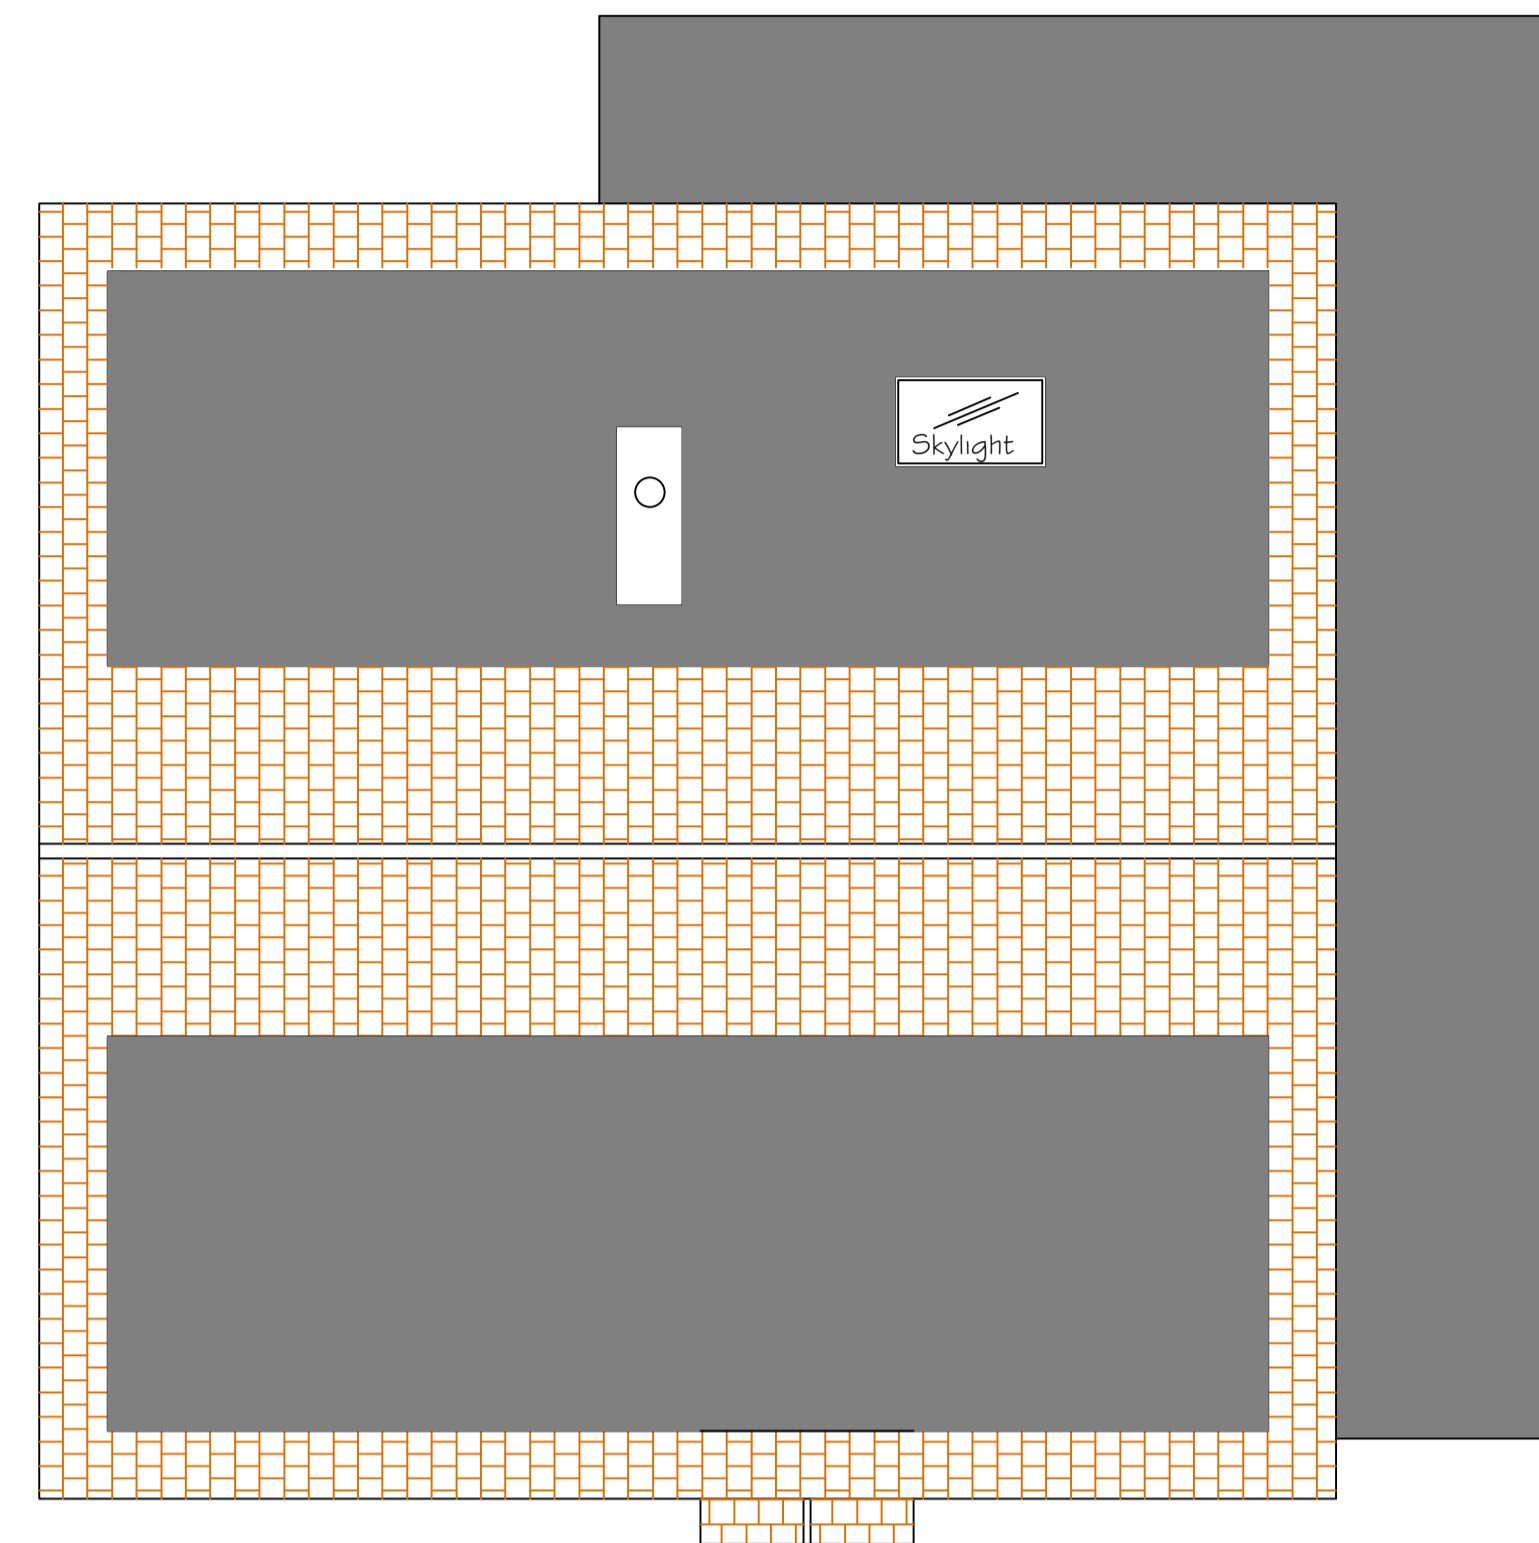

Notes:
All dimensions to be checked on site by the contractor prior to setting out or fabrication of components.
The contractor is not to scale dimensions off the drawing.
The drawing shall not be reproduced without written authority.

Revisions:

No.	Amendments	Date	By

Project:
68 Redhods Way West
Letchworth Garden City
SG6 4DD

Drawing:
Proposed Plans and Elevations

Scale: 1:50 Plans 1:100 Elevations	Date: 21/11/2022
Drq. No. 02	Rev: