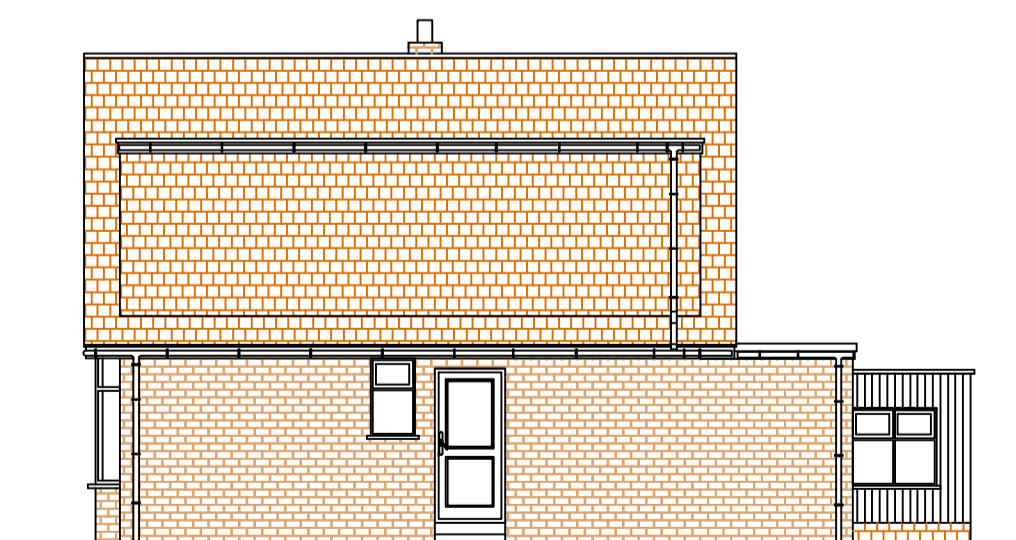

**Revisions:**

| No. | Amendments | Date | By |
|-----|------------|------|----|
|     |            |      |    |

Existing Ground Floor

Existing First Floor

Existing Roof Plan

Existing Front Elevation

Existing Rear Elevation

Existing Side Elevation

Existing Side Elevation

Existing Site Plan 1:200

**Project:**  
 68 Redhods Way West  
 Letchworth Garden City  
 SG6 4DD

**Drawing:**  
 Existing Plans and Elevations

|                                       |                     |
|---------------------------------------|---------------------|
| Scale: 1:50 Plans<br>1:100 Elevations | Date:<br>19/11/2022 |
| Dwg. No.01                            | Rev:                |

|                                       |                  |
|---------------------------------------|------------------|
| Scale: 1:50 Plans<br>1:100 Elevations | Date: 21/11/2022 |
| Drq. No. 02                           | Rev:             |