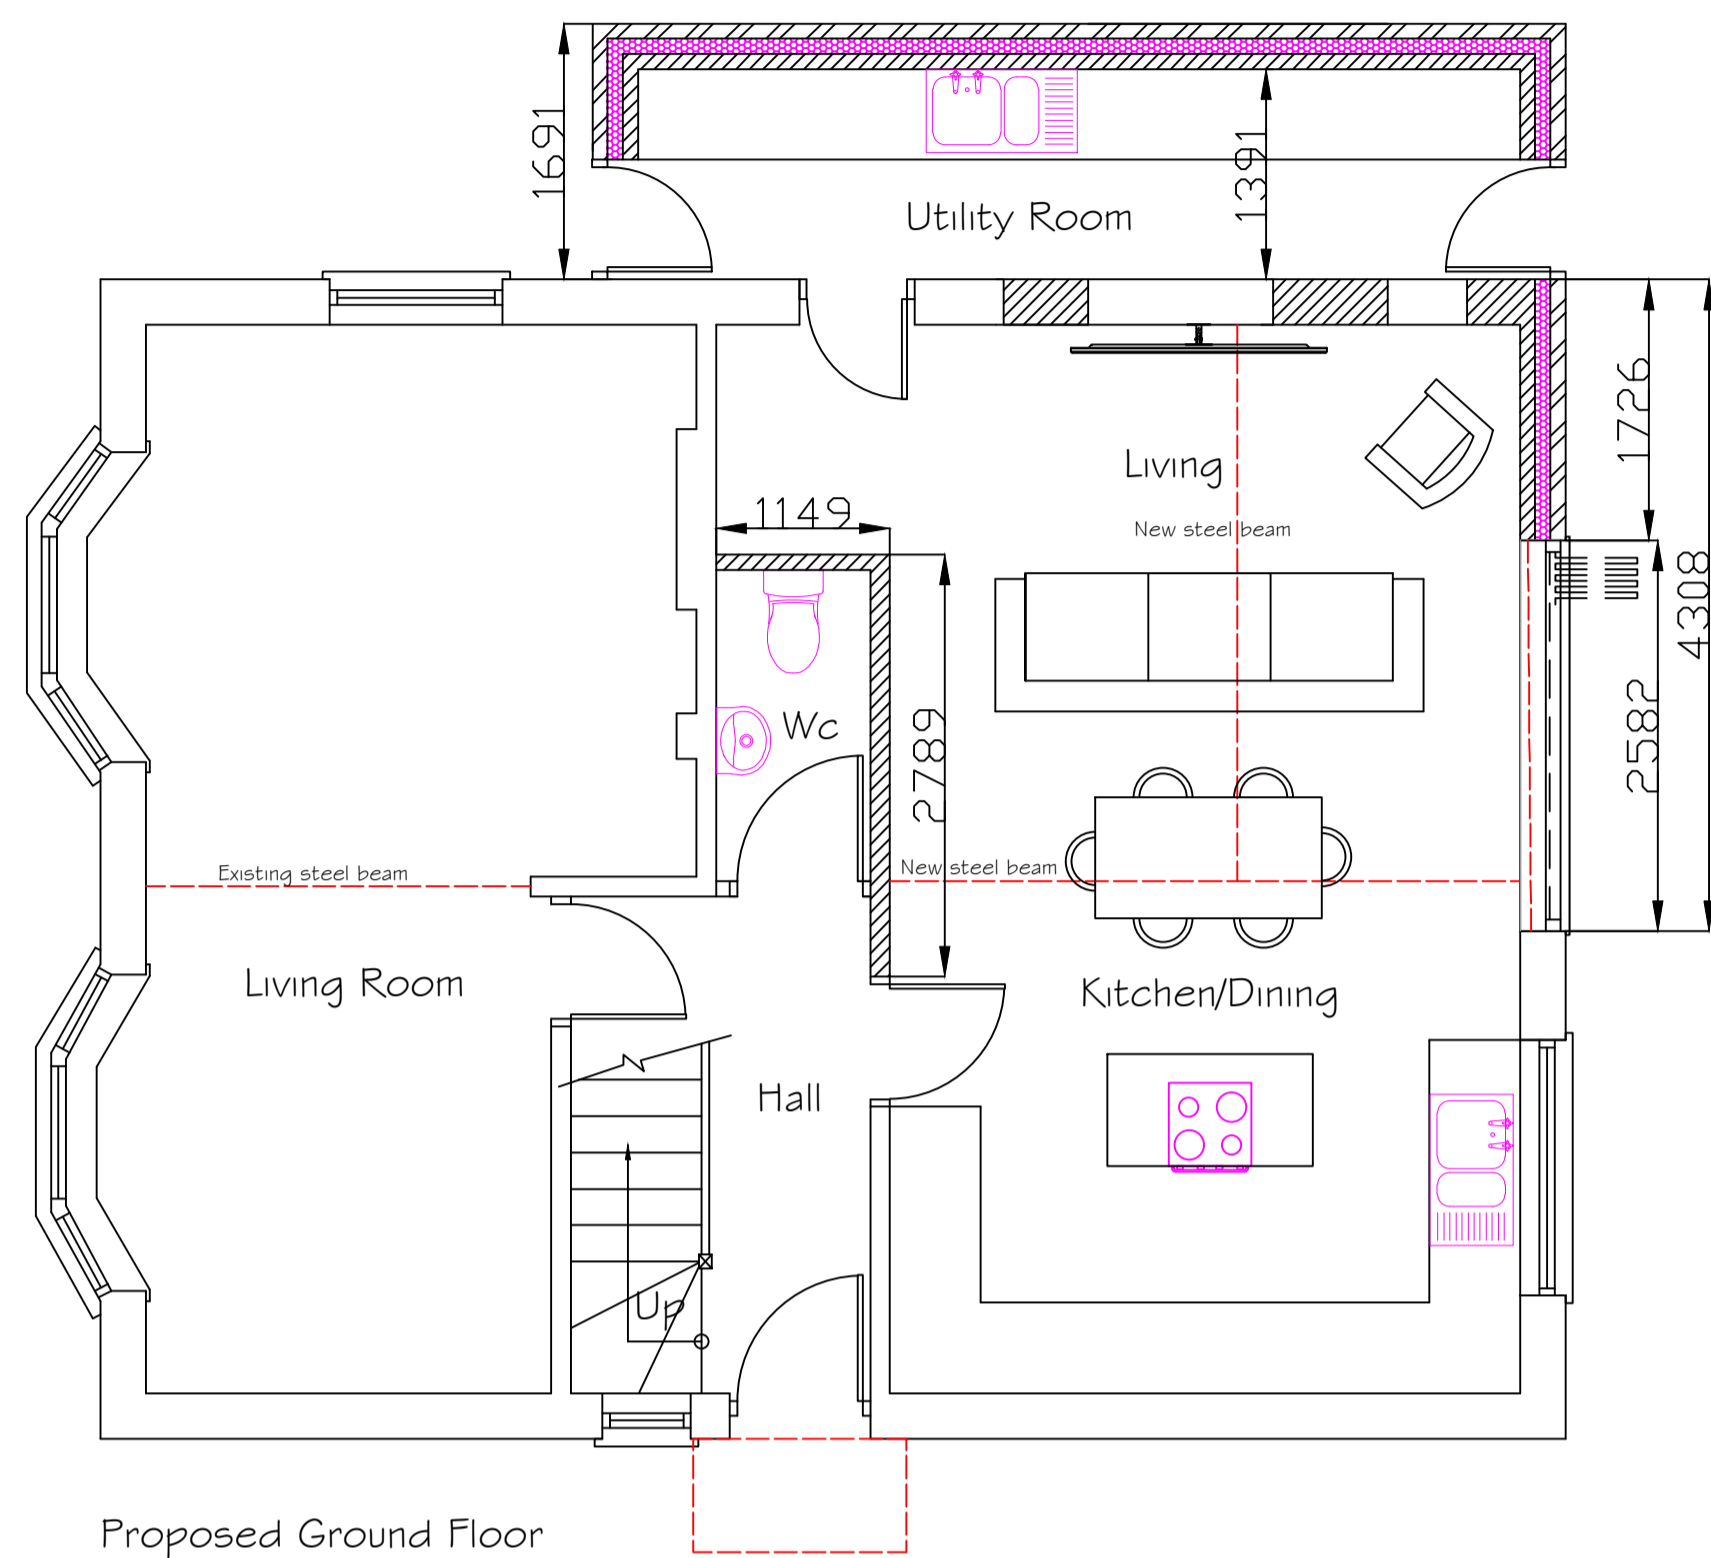

Notes:
All dimensions to be checked on site by the contractor prior to setting out or fabrication of components.
The contractor is not to scale dimensions off the drawing.
The drawing shall not be reproduced without written authority.

Revisions:

No.	Amendments	Date	By

Project:
68 Redhods Way West
Letchworth Garden City
SG6 4DD

Drawing:
Proposed Plans and Elevations

Scale: 1:50 Plans 1:100 Elevations	Date: 21/11/2022
Drq. No. 02	Rev: