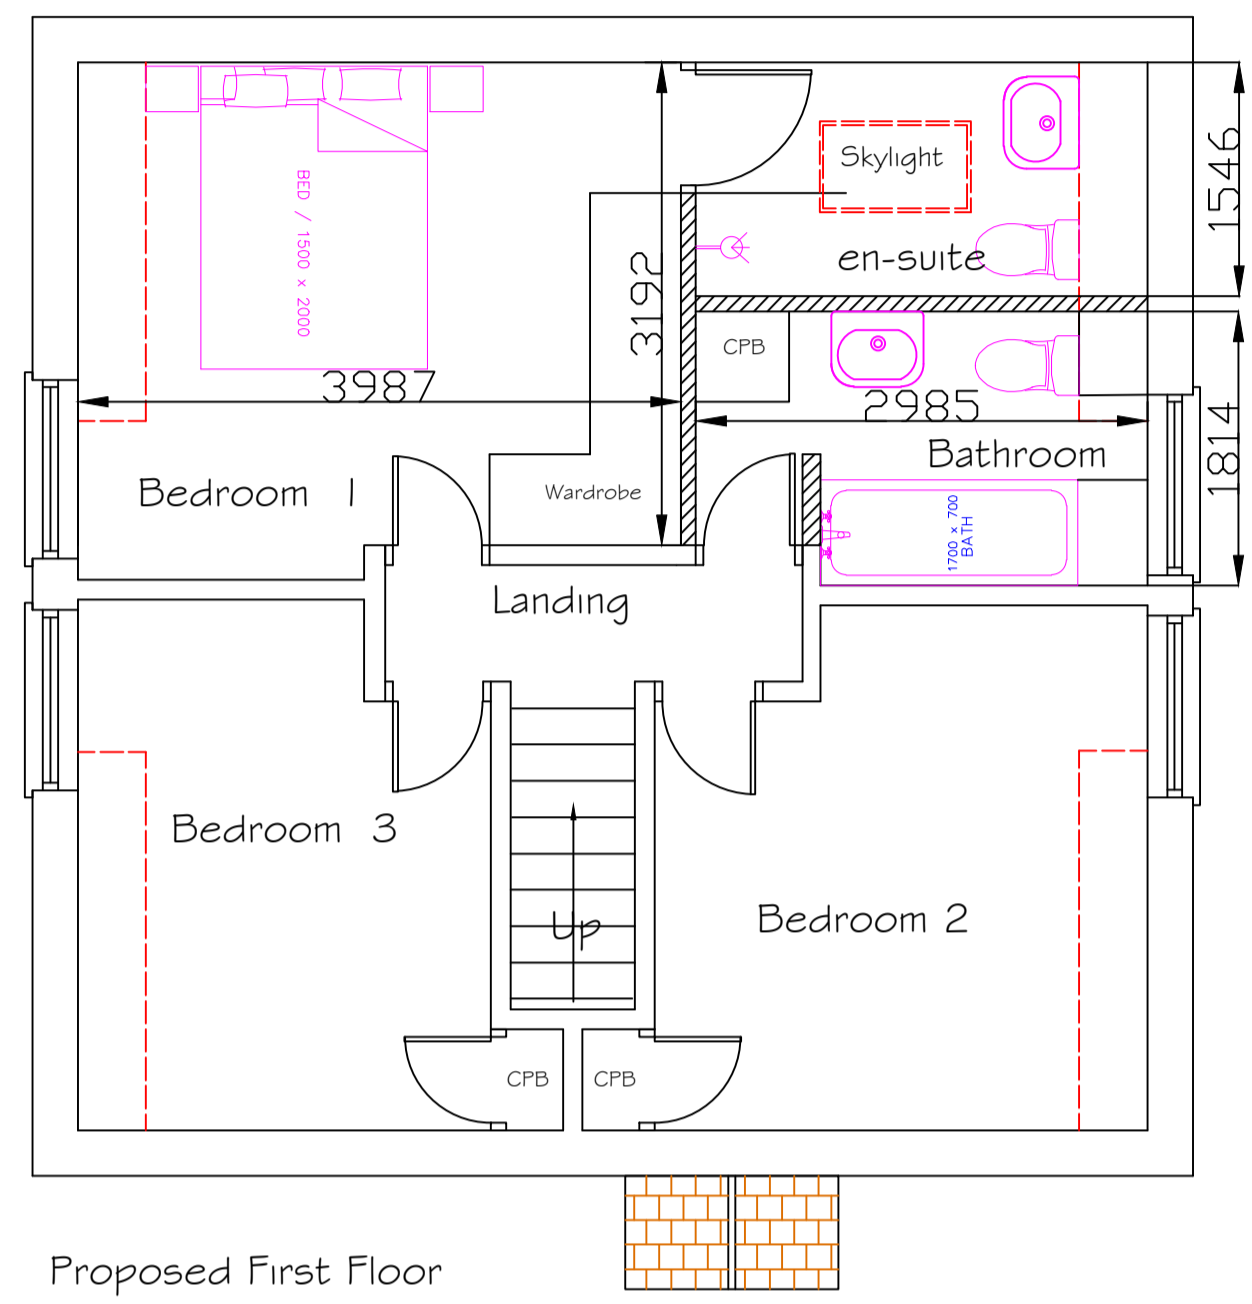

Notes:
All dimensions to be checked on site by the contractor prior to setting out or fabrication of components.
The contractor is not to scale dimensions off the drawing.
The drawing shall not be reproduced without written authority.

Revisions:

No.	Amendments	Date	By

Project:
68 Redhods Way West
Letchworth Garden City
SG6 4DD

Drawing:
Proposed Plans and Elevations

Scale: 1:50 Plans 1:100 Elevations	Date: 21/11/2022
Drq. No. 02	Rev: