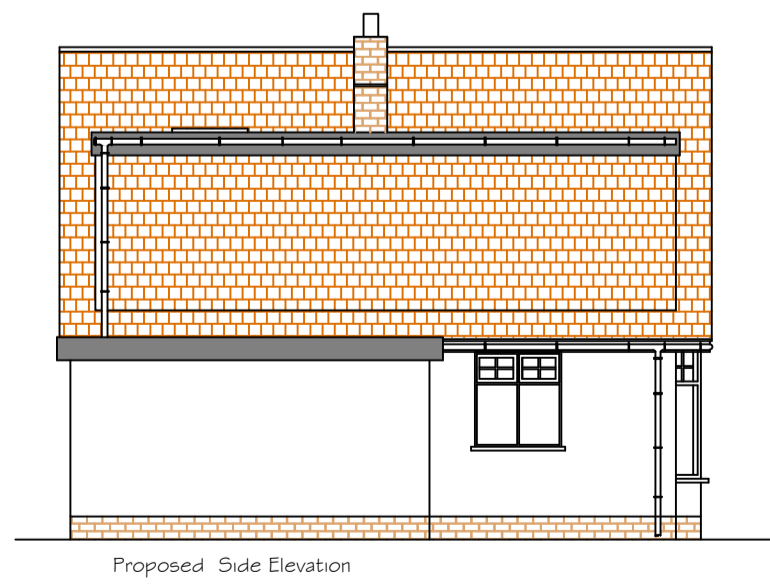

Notes:
All dimensions to be checked on site by the contractor prior to setting out or fabrication of components.
The contractor is not to scale dimensions off the drawing.
The drawing shall not be reproduced without written authority.

Revisions:

No.	Amendments	Date	By

Project:
68 Redhods Way West
Letchworth Garden City
SG6 4DD

Drawing:
Proposed Plans and Elevations

Scale: 1:50 Plans 1:100 Elevations	Date: 21/11/2022
Drq. No. 02	Rev: