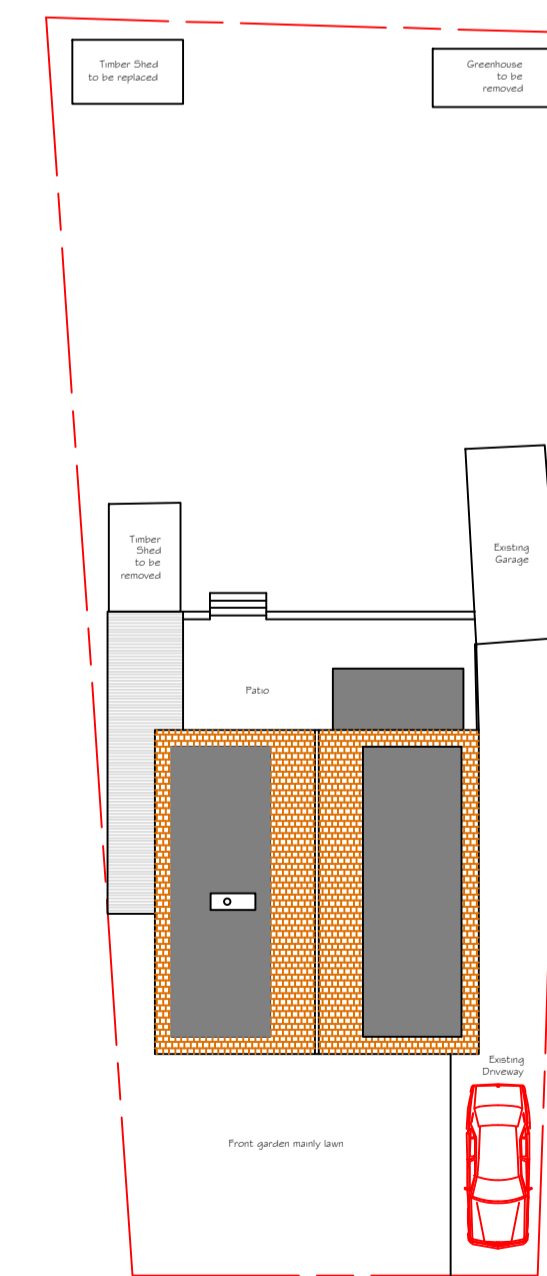

**Revisions:**

| No. | Amendments | Date | By |
|-----|------------|------|----|
|     |            |      |    |

Existing Ground Floor

Existing First Floor

Existing Roof Plan

Existing Front Elevation

Existing Rear Elevation

Existing Side Elevation

Existing Side Elevation

Existing Site Plan 1:200

**Project:**  
 68 Redhods Way West  
 Letchworth Garden City  
 SG6 4DD

**Drawing:**  
 Existing Plans and Elevations

|                                       |                     |
|---------------------------------------|---------------------|
| Scale: 1:50 Plans<br>1:100 Elevations | Date:<br>19/11/2022 |
| Dwg. No.01                            | Rev:                |