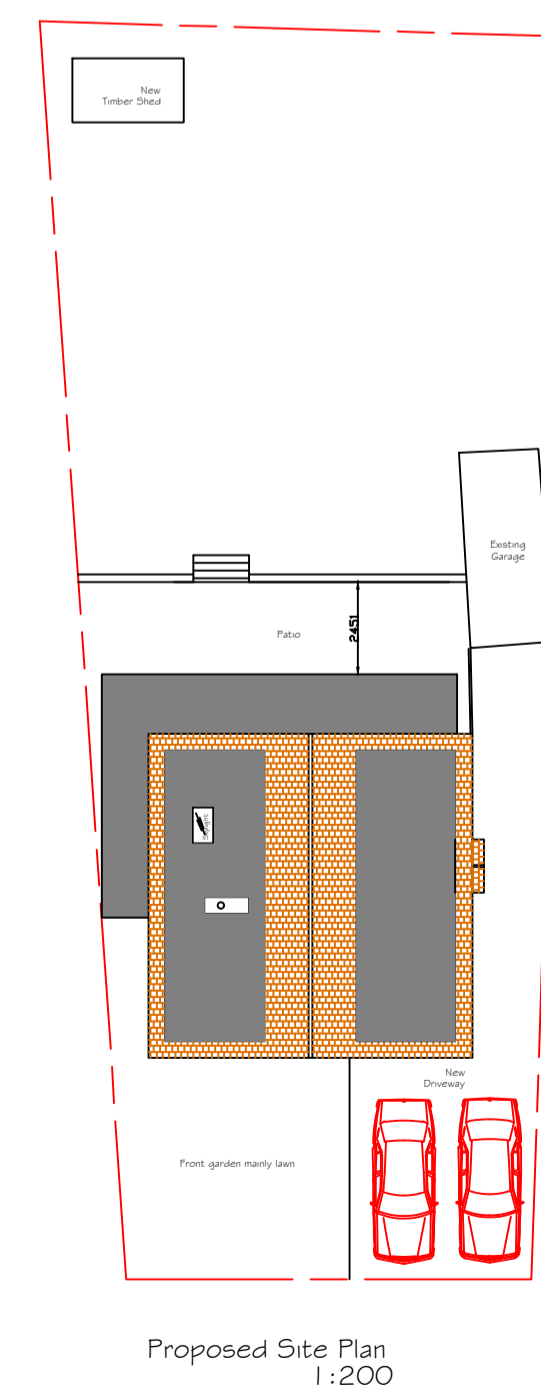

**Revisions:**

| No. | Amendments | Date | By |
|-----|------------|------|----|
|     |            |      |    |

Existing Ground Floor

Existing First Floor

Existing Roof Plan

Existing Front Elevation

Existing Rear Elevation

Existing Side Elevation

Existing Side Elevation

Existing Site Plan 1:200

**Project:**  
 68 Redhods Way West  
 Letchworth Garden City  
 SG6 4DD

**Drawing:**  
 Existing Plans and Elevations

|                                       |                     |
|---------------------------------------|---------------------|
| Scale: 1:50 Plans<br>1:100 Elevations | Date:<br>19/11/2022 |
| Dwg. No.01                            | Rev:                |

**Revisions:**

| No. | Amendments | Date | By |
|-----|------------|------|----|
|     |            |      |    |

**Project:**  
 68 Redhods Way West  
 Letchworth Garden City  
 SG6 4DD

**Drawing:**  
 Proposed Plans and Elevations

|                                       |                  |
|---------------------------------------|------------------|
| Scale: 1:50 Plans<br>1:100 Elevations | Date: 21/11/2022 |
| Drq. No. 02                           | Rev:             |