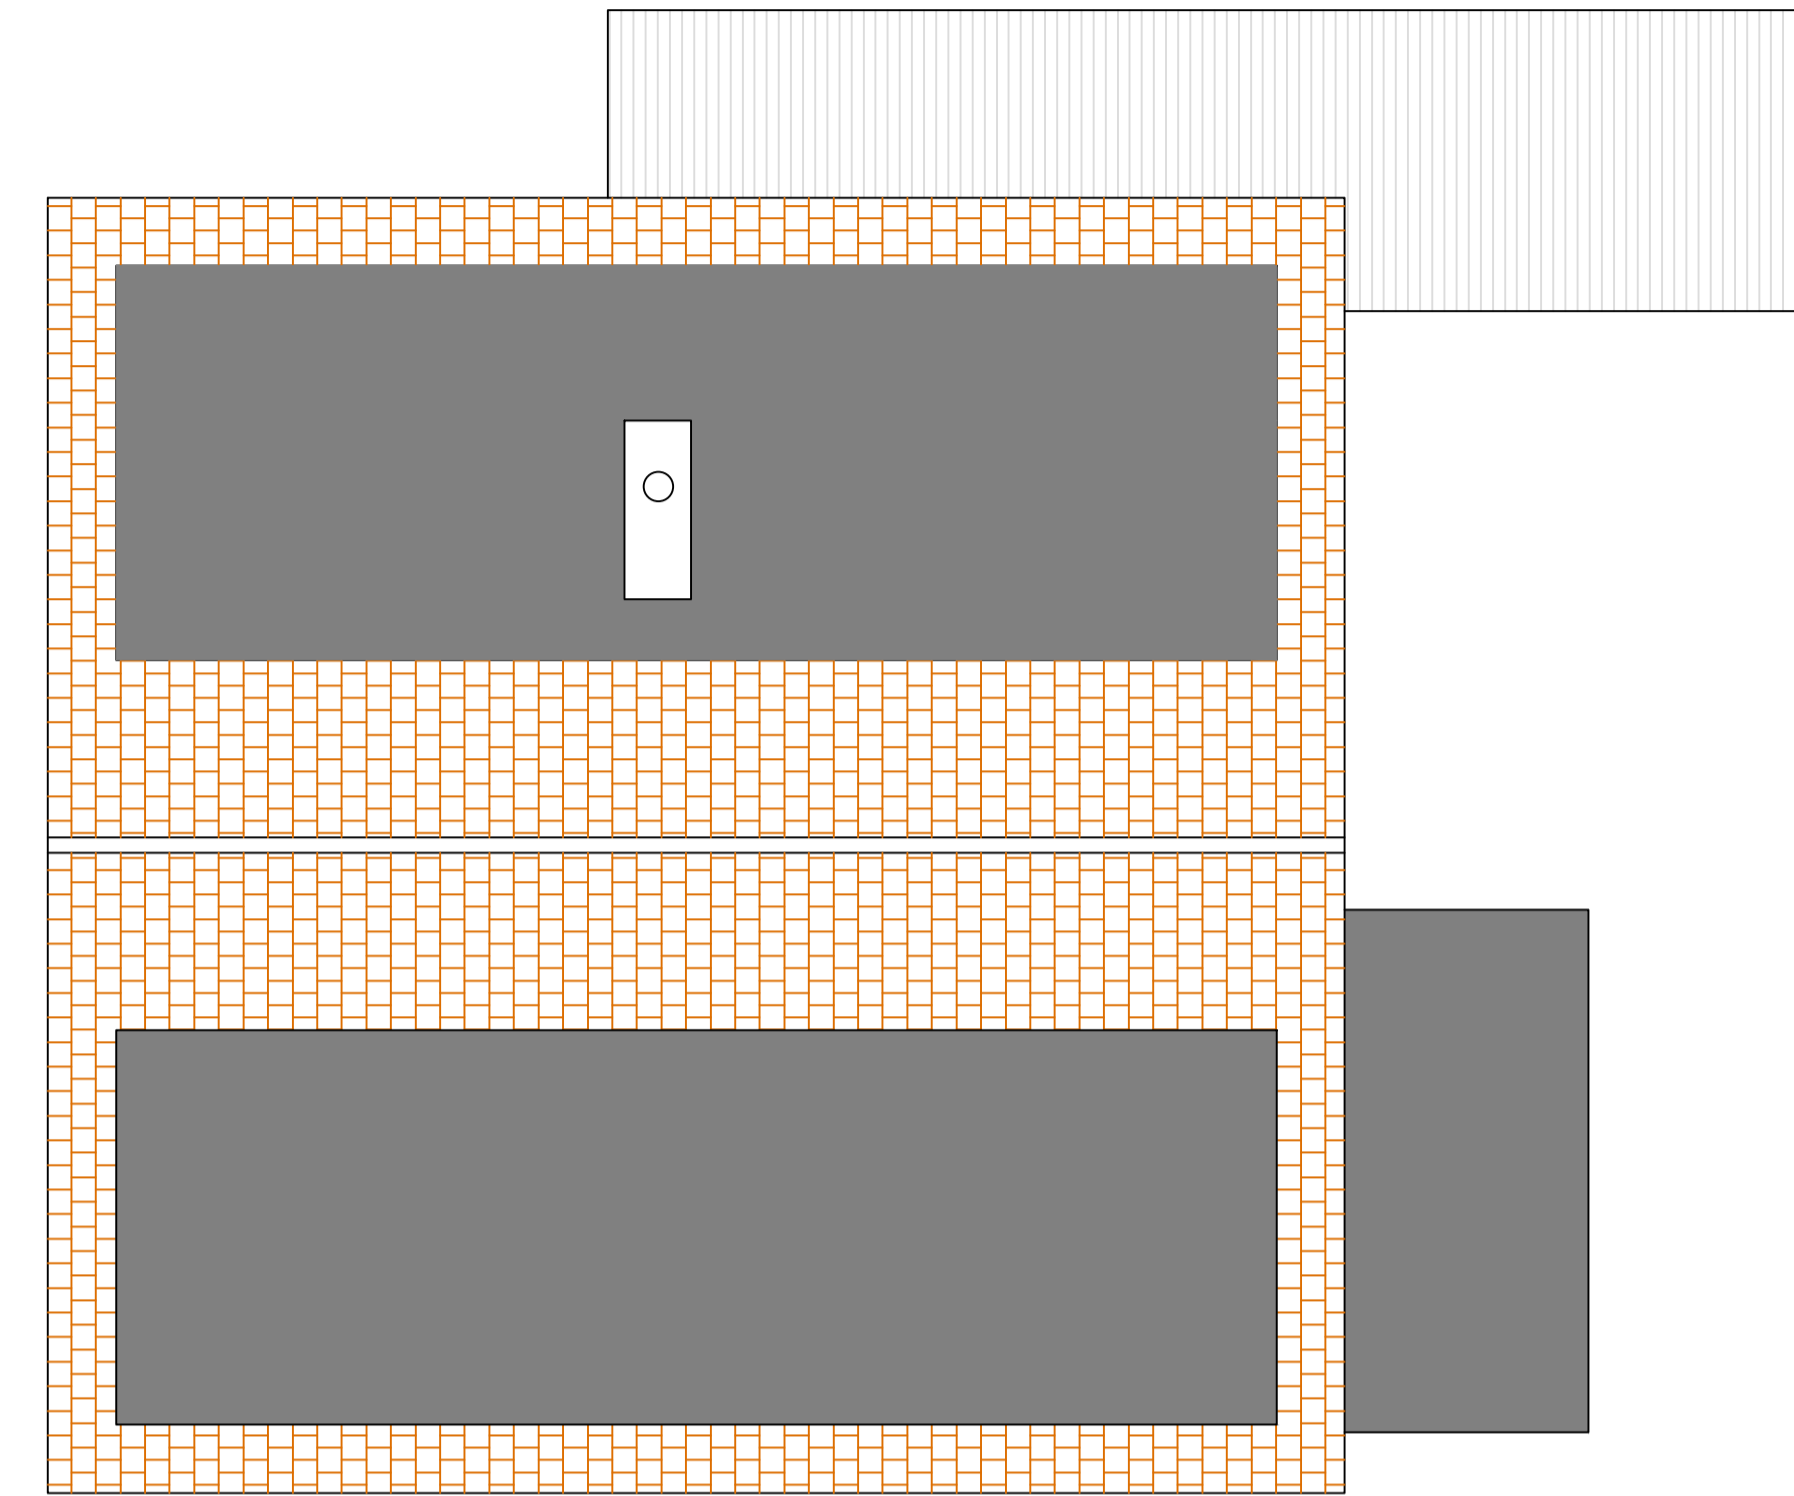

Existing Roof Plan