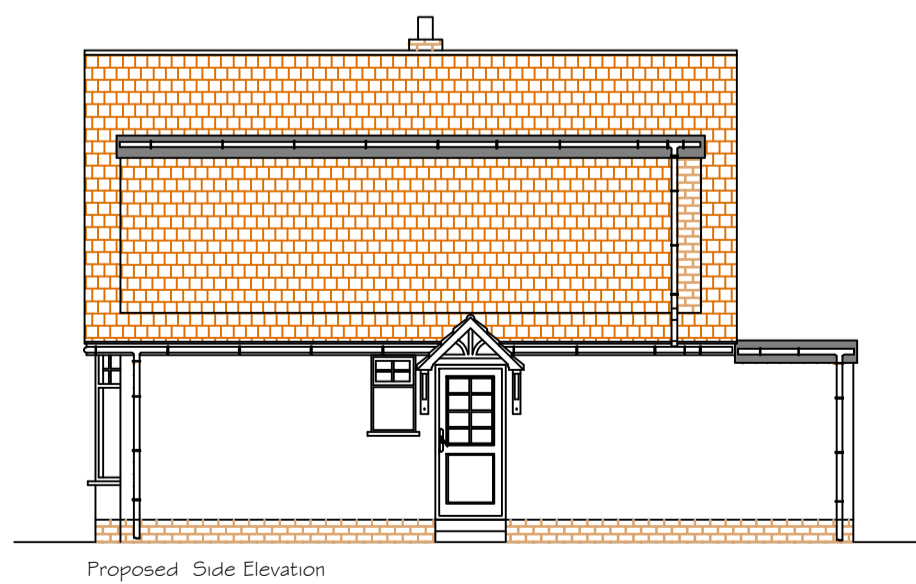

Notes:
All dimensions to be checked on site by the contractor prior to setting out or fabrication of components.
The contractor is not to scale dimensions off the drawing.
The drawing shall not be reproduced without written authority.

Revisions:

No.	Amendments	Date	By

Project:
68 Redhods Way West
Letchworth Garden City
SG6 4DD

Drawing:
Proposed Plans and Elevations

Scale: 1:50 Plans 1:100 Elevations	Date: 21/11/2022
Drq. No. 02	Rev: