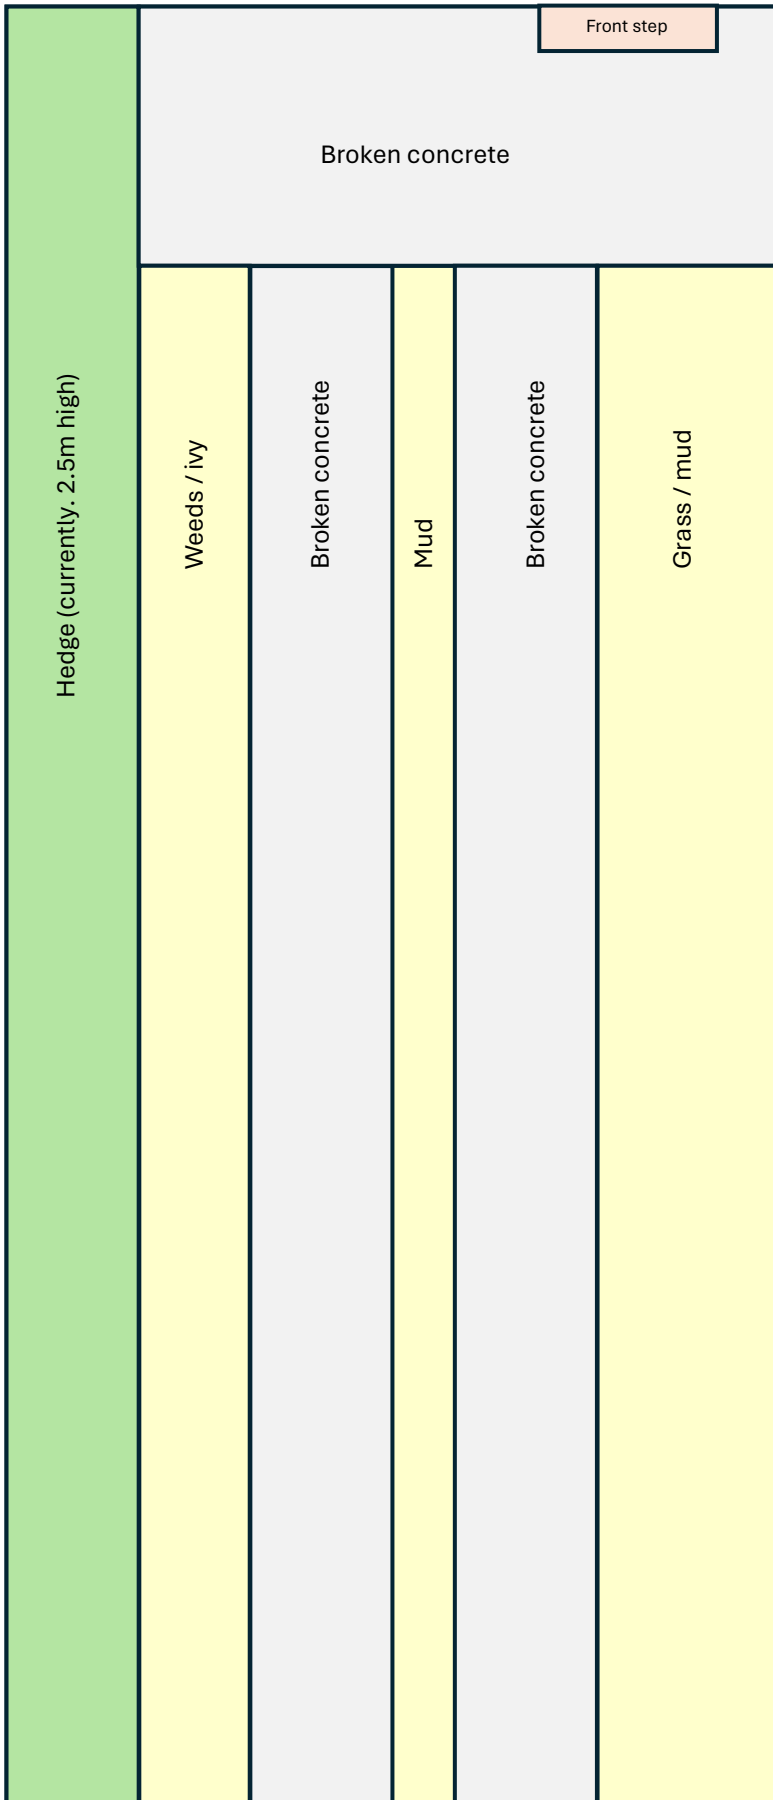

142 Glebe Road Letchworth – Current Front Plot

142 Glebe Road Letchworth – Proposed plan for front plot

Scale 1:40 cm