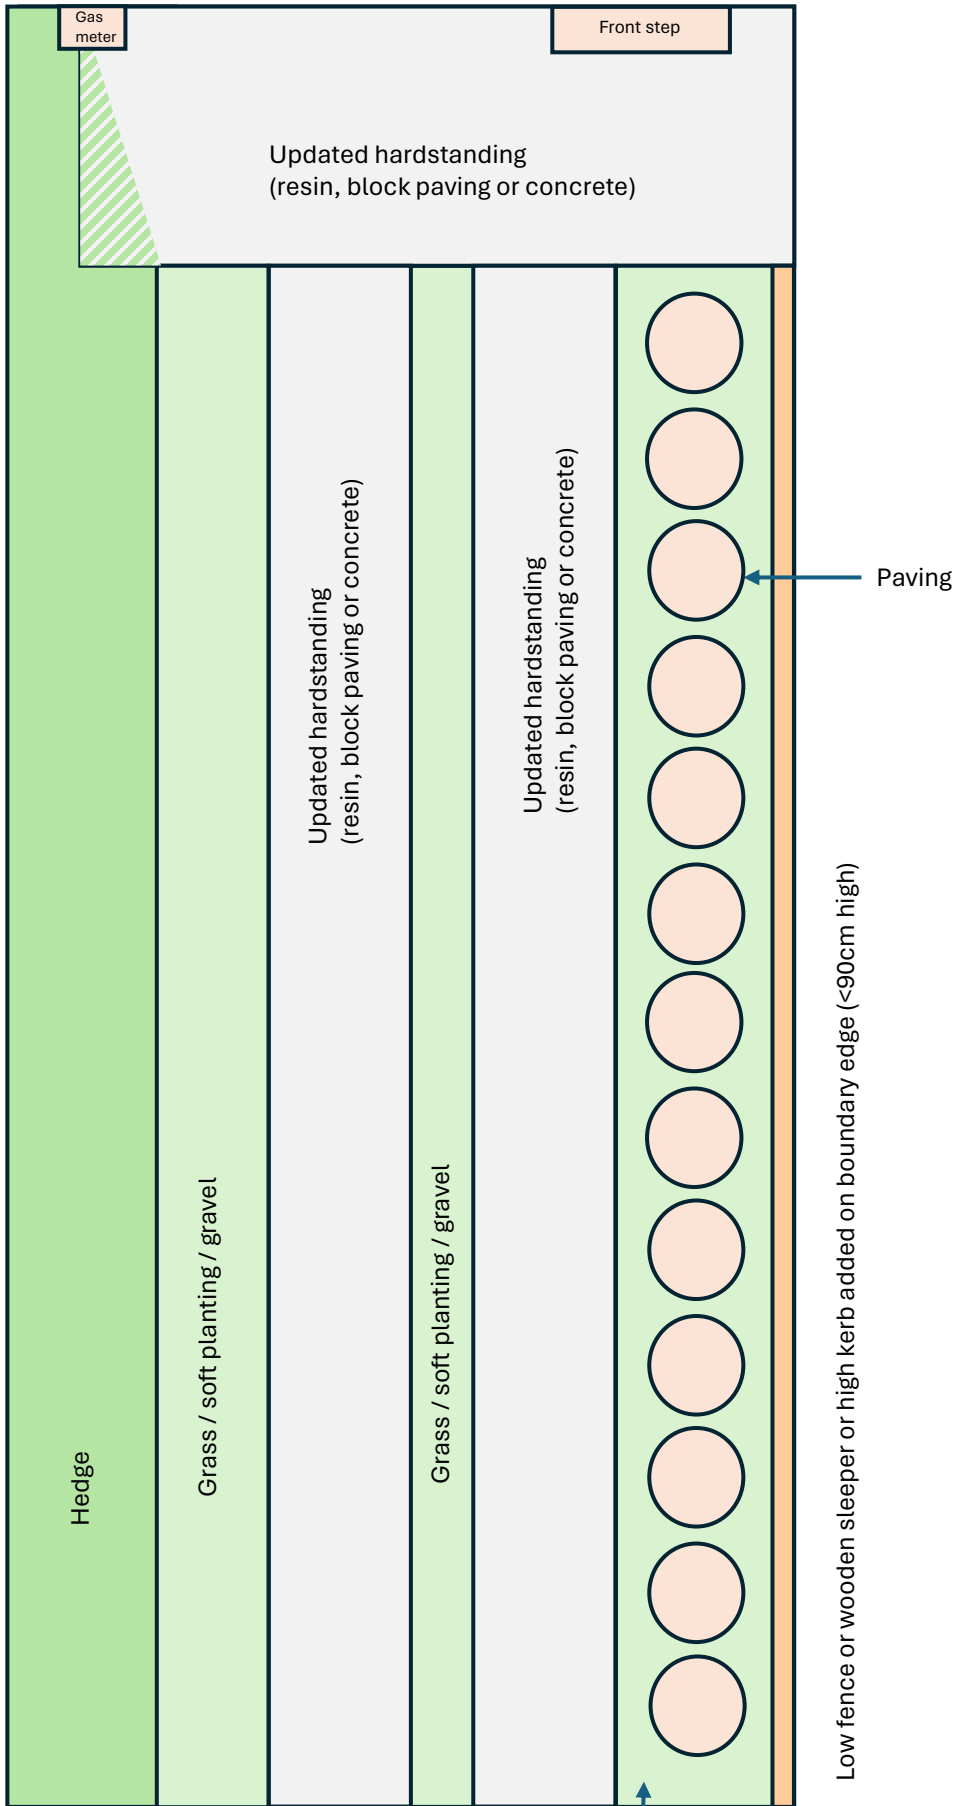

142 Glebe Road Letchworth – Current Front Plot

142 Glebe Road Letchworth – Proposed plan

Grass / soft planting

Scale 1:40 cm