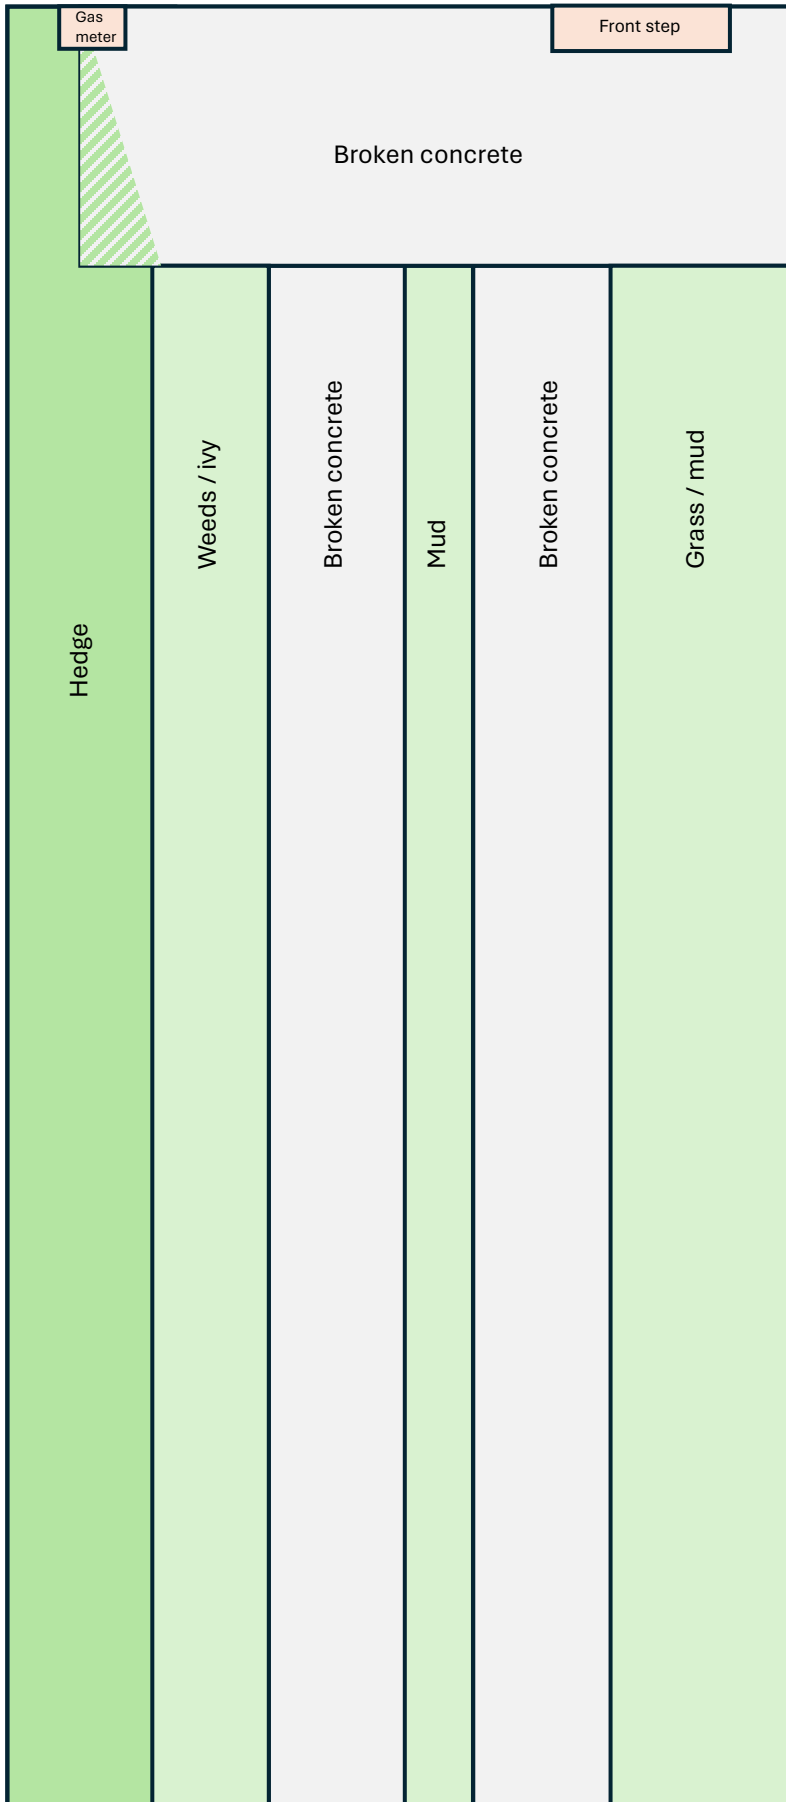

142 Glebe Road Letchworth – Current Front Plot

142 Glebe Road Letchworth – Proposed plan

Grass / soft planting

Scale 1:40 cm