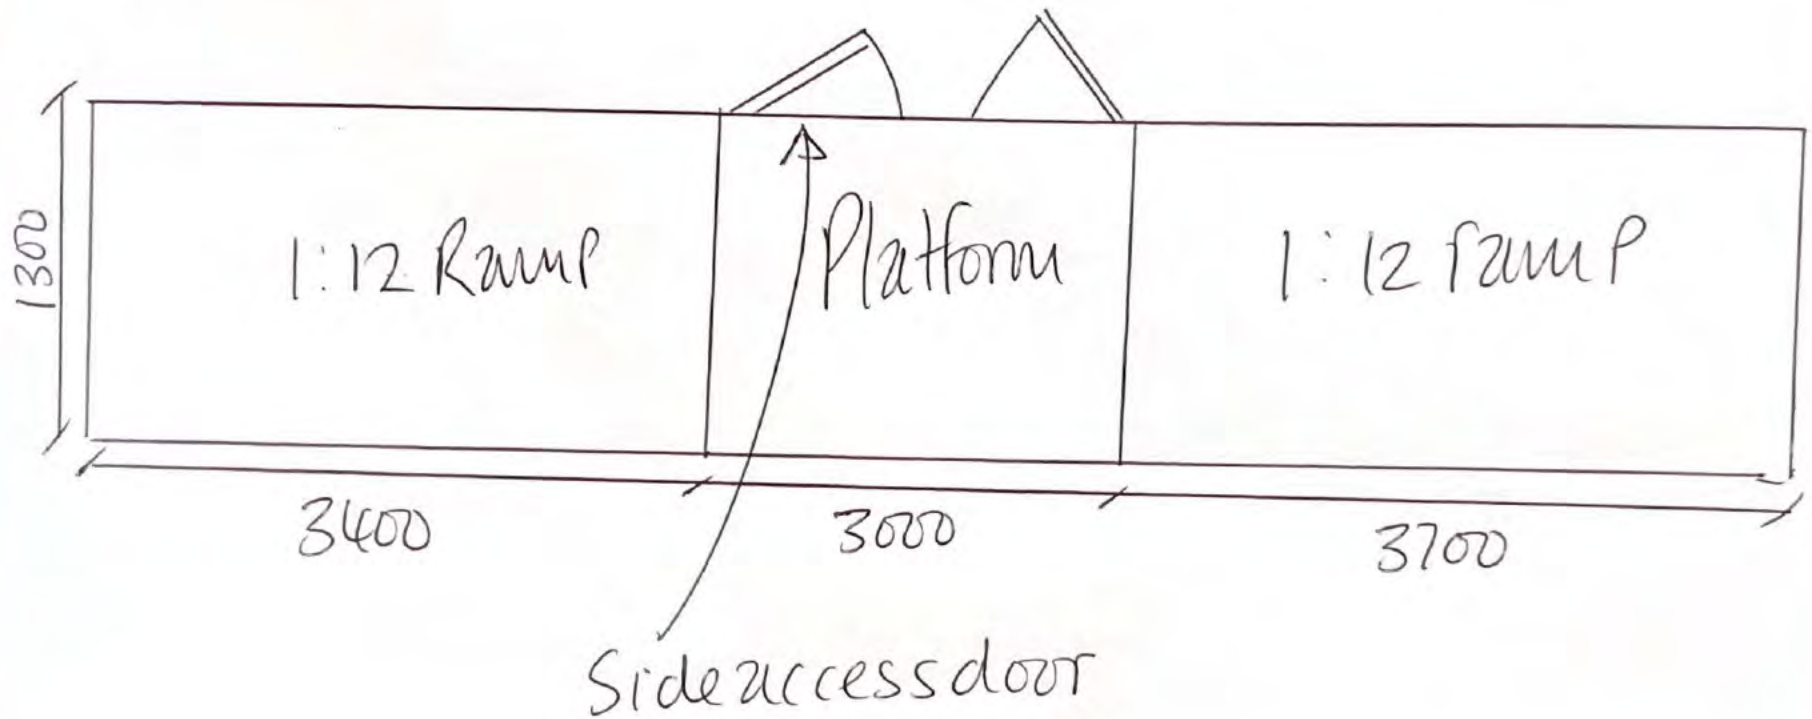

19 Blackmore
LGC SG6 2 St

Sketch of ramped
access (side)

All measurements in mm
(not to scale)

19 Blackmore
LGC 5625X

Sketch of alteration
to front access/aspect

Brick

Window

Window

Brick

3700

french
style doors

All measurements in mm
(not to scale)