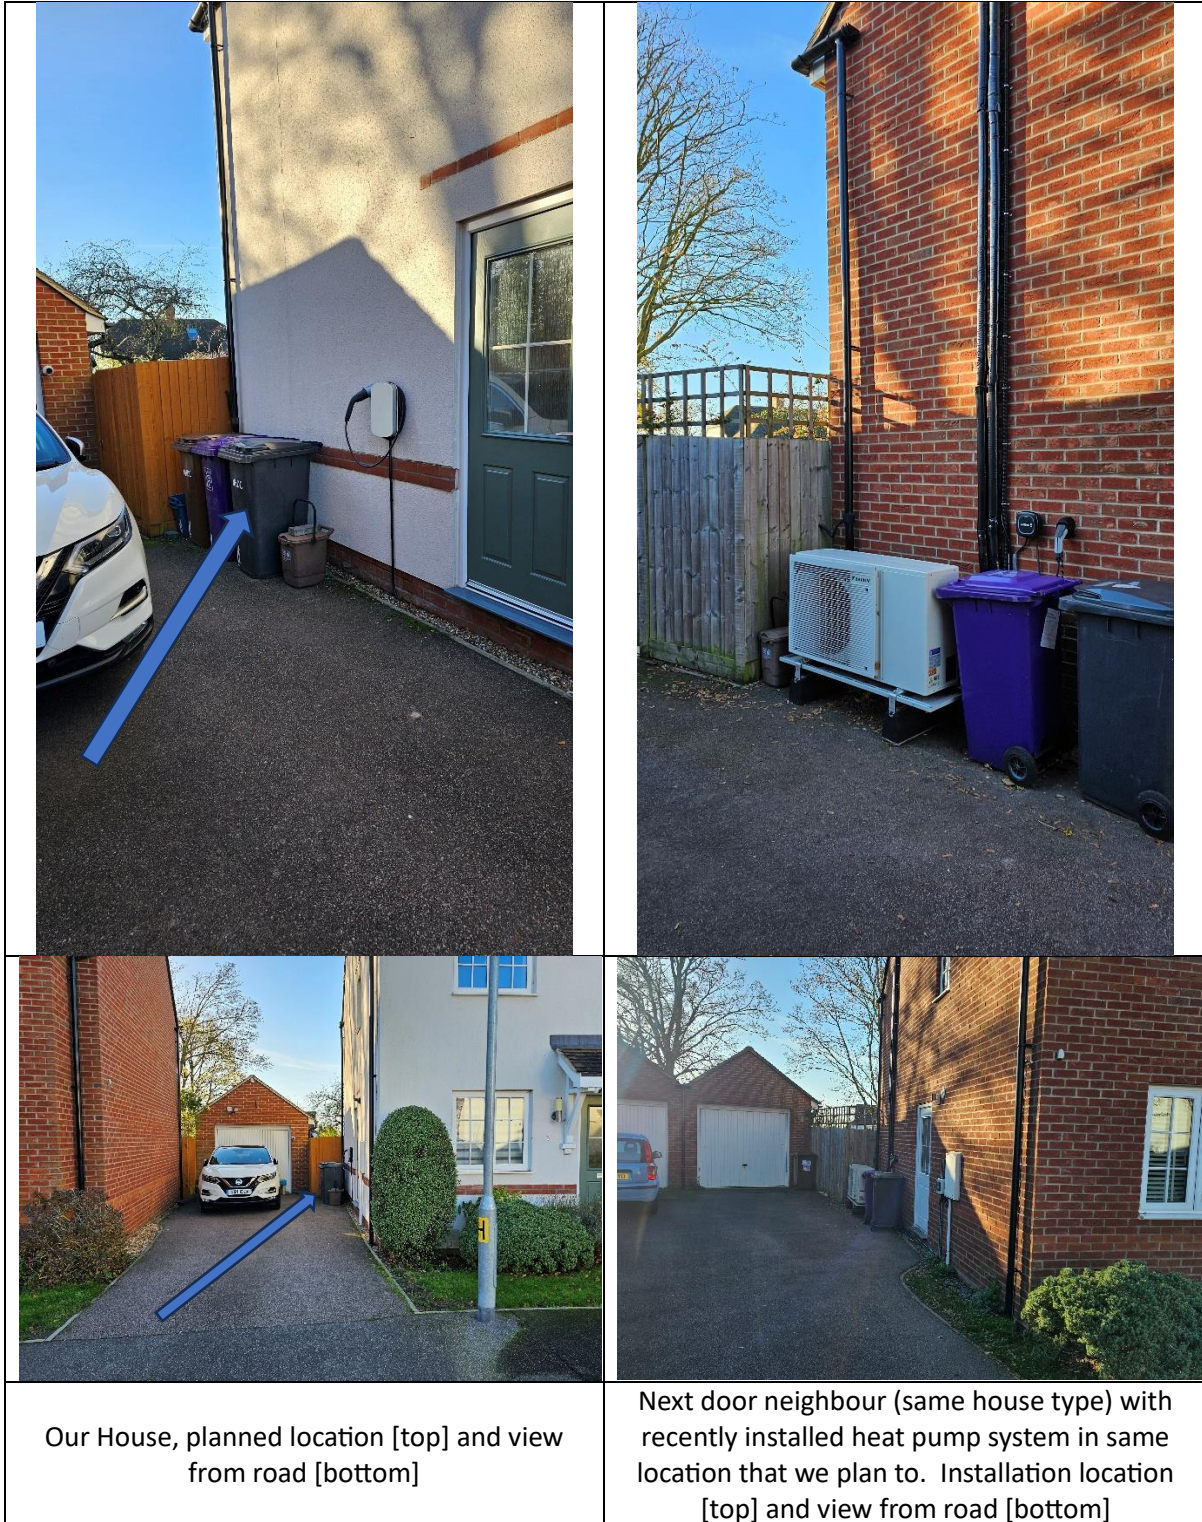

7 Ashfield Drive - Air Source Heat Pump to replace gas boiler – supporting info and diagrams:

Proposed alteration (previously submitted for pre-advice and confirmed “no objections” by Christopher Shipman via email on 21/12/2023, however see update on page 2 for details of newer heat pump unit).