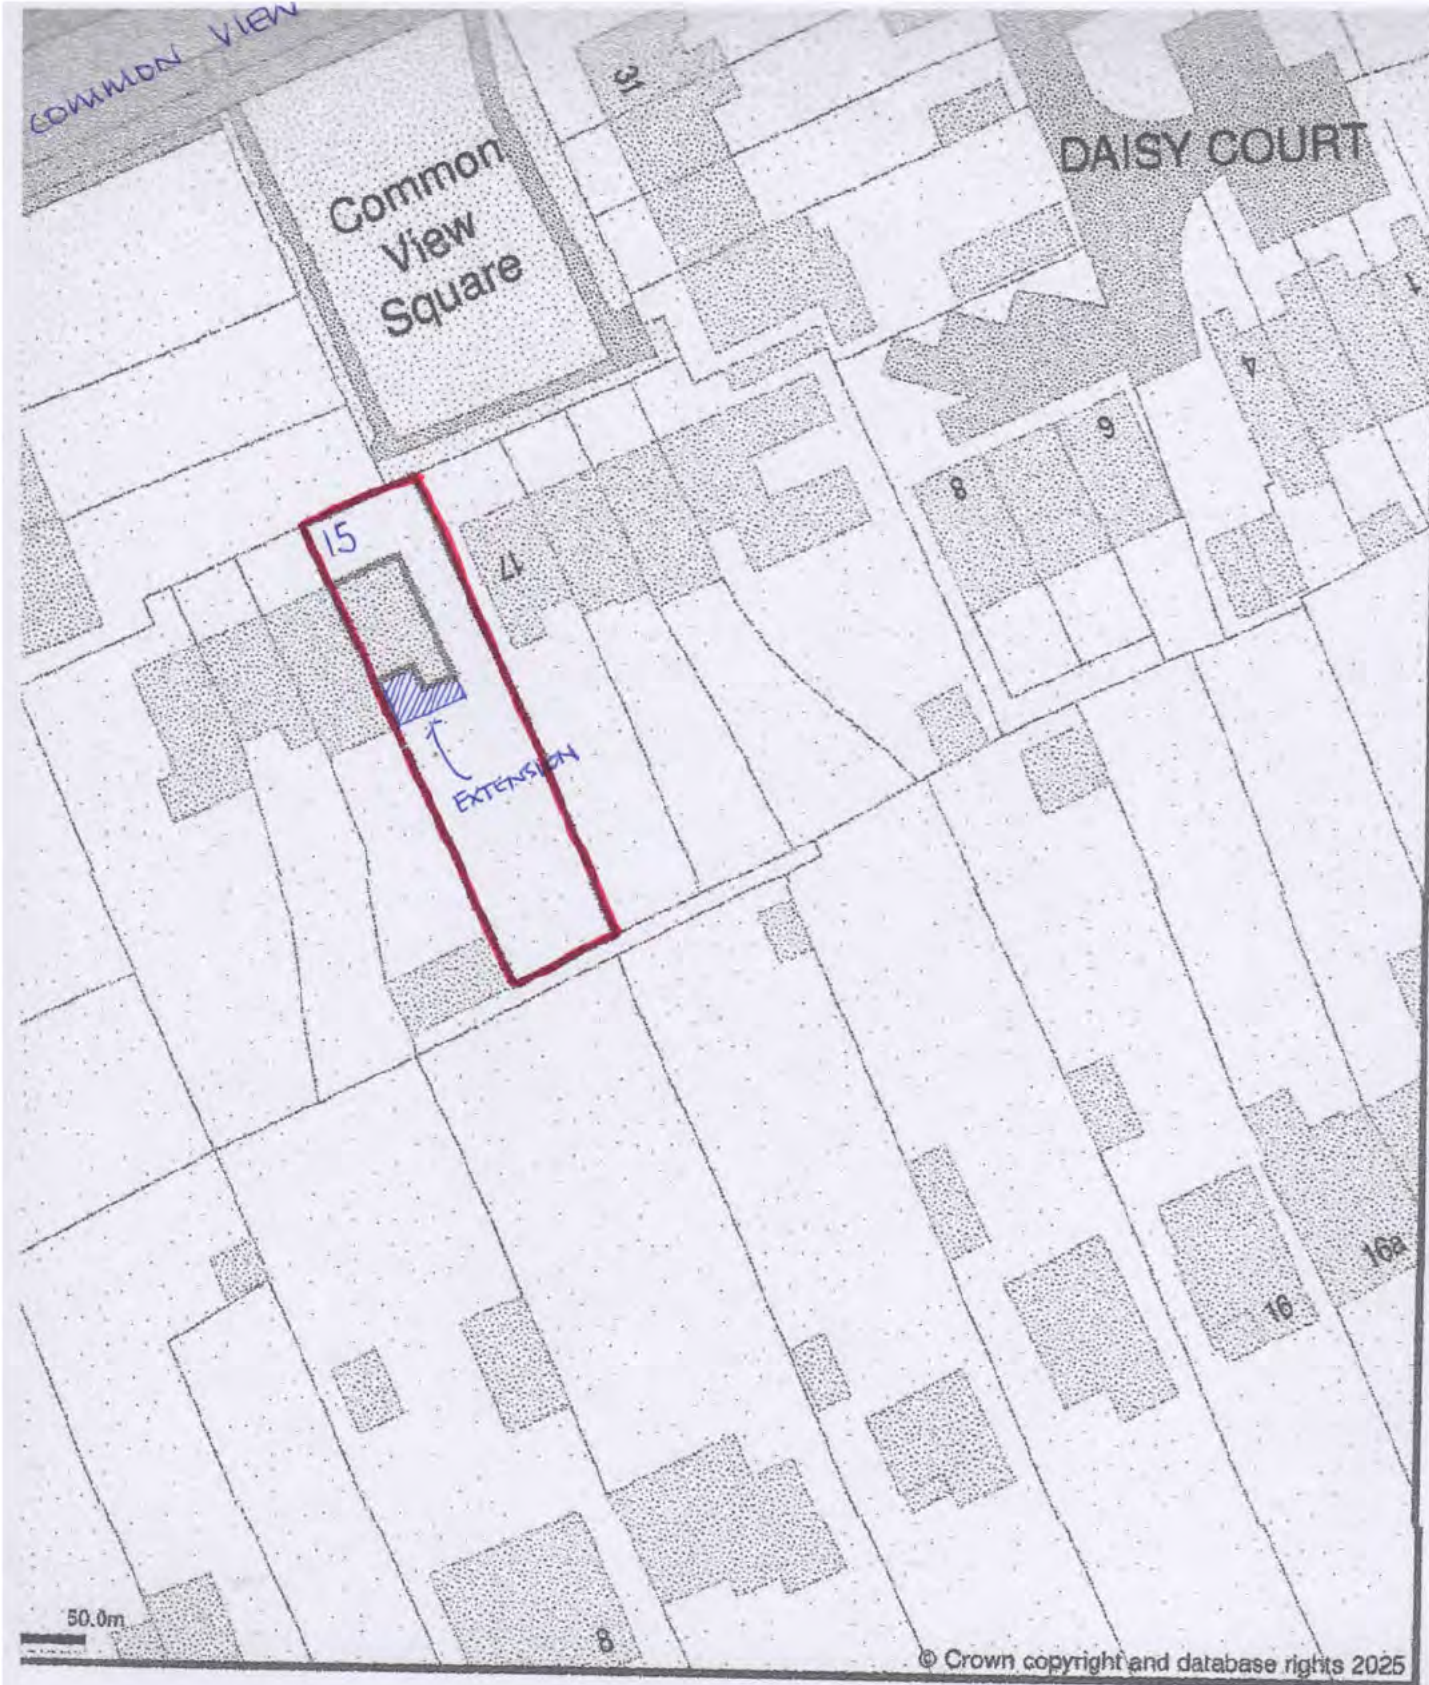

15, Common View, Letchworth Garden City, Hertfordshire, SG6 1BZ

Location Plan shows area bounded by: 522230.29, 233454.3 522371.71, 233595.72 (at a scale of 1:1250), OSGridRef: TL22303352. The representation of a road, track or path is no evidence of a right of way. The representation of features as lines is no evidence of a property boundary.

Produced on 20th Feb 2025 from the Ordnance Survey National Geographic Database and incorporating surveyed revision available at this date. Reproduction in whole or part is prohibited without the prior permission of Ordnance Survey. © Crown copyright 2025. Supplied by www.buyaplan.co.uk a licensed Ordnance Survey partner (100053143). Unique plan reference: #00959802-4D38A2.

15 COMMON VIEW
 LETCHWORTH

SINGLE STOREY REAR EXTENSION

BLOCK PLAN

JAN 2025 1:500@ A3

B1

EXISTING REAR ELEVATION 1:100

EXISTING SIDE ELEVATION 1:100

EXISTING PLAN 1:50

BOUNDARY FENCE