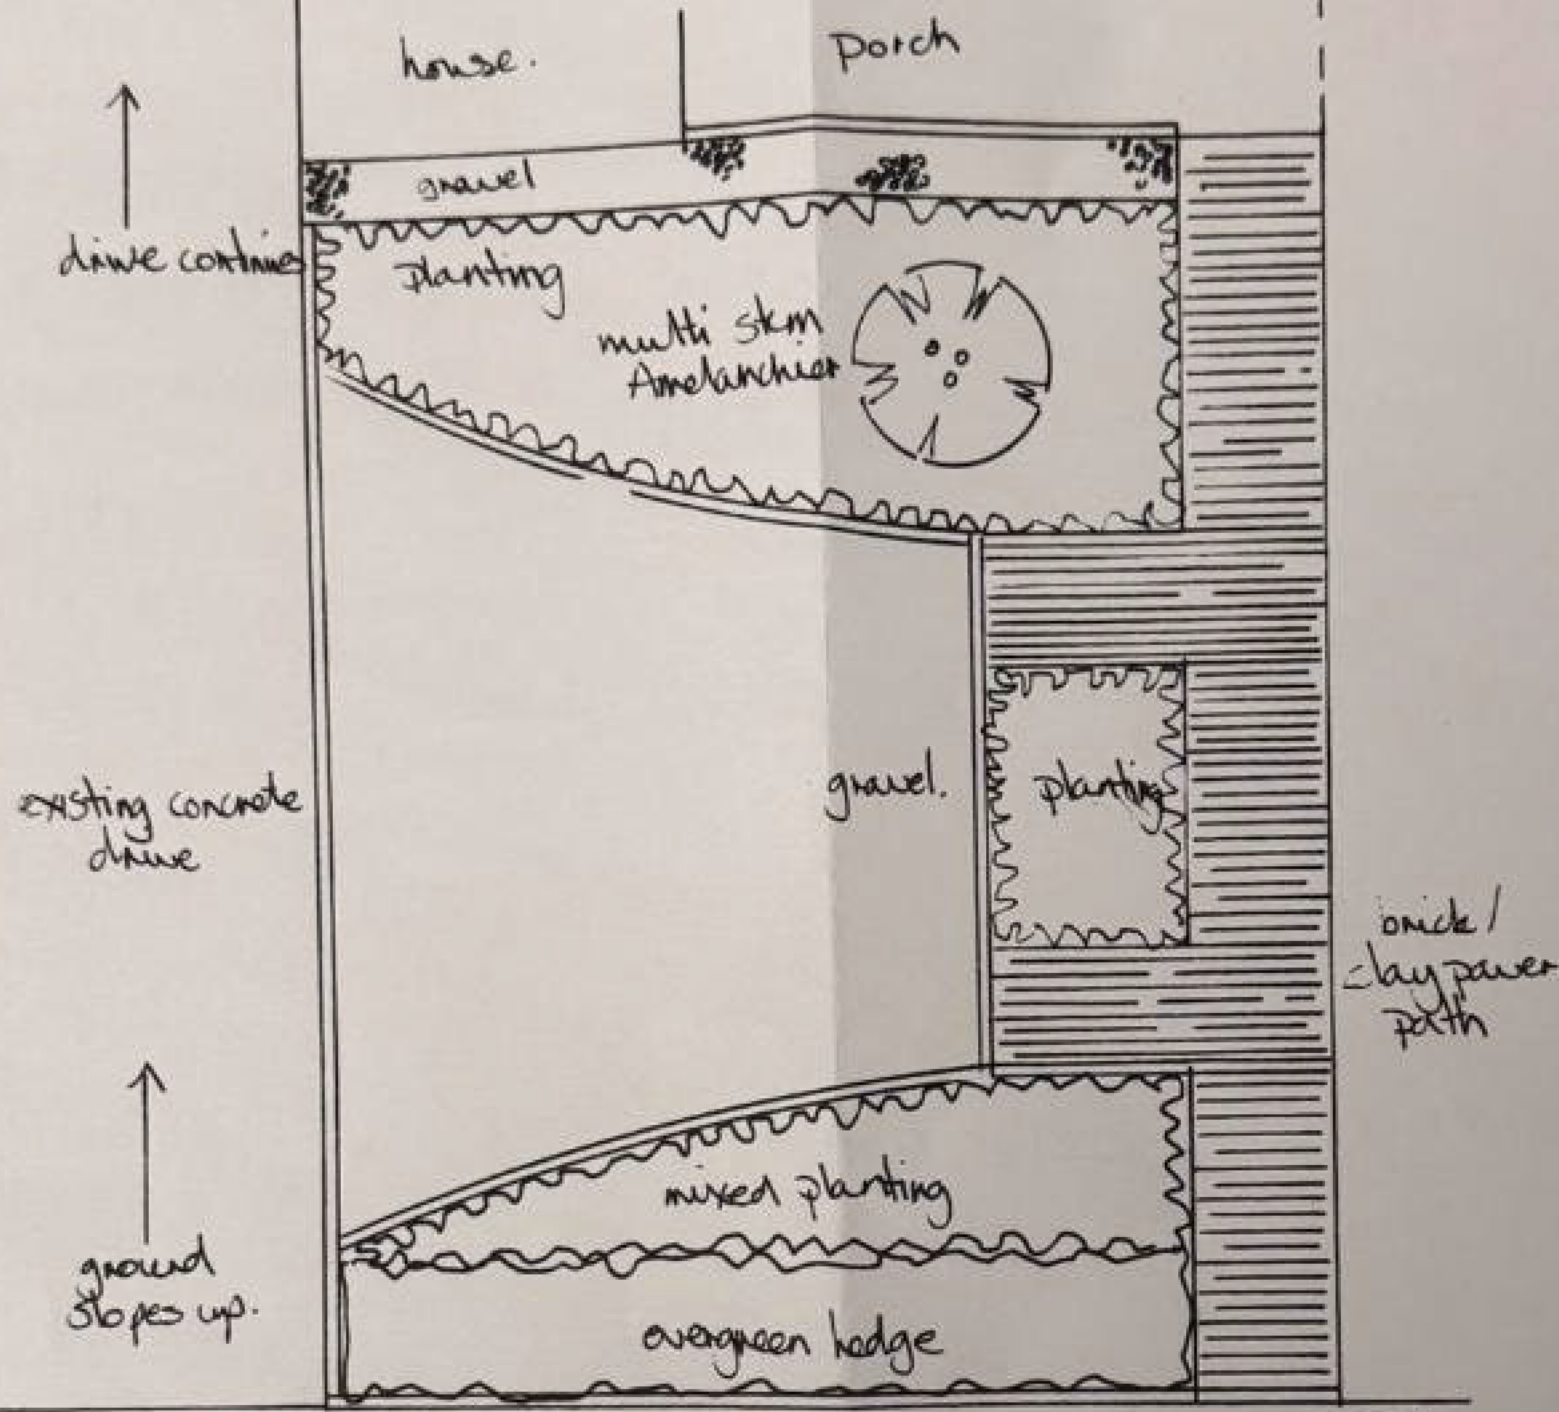

341 Norton Way South, Letchworth Garden City SG6 1SZ  
Front Garden Design

neighbouring property

kermac drive

tarmac path

existing grass

existing tree

existing dropped curb

road.

0 1 2 3

Scale 1:50 at A2

Do not scale from this drawing

All measurements to be checked on site